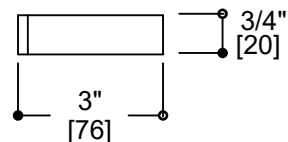

TURIN COLLECTION

TOWEL BAR 30"

151300

PRODUCT NAME: TURIN TOWEL BAR 30"

PRODUCT CODE: 151300

MATERIAL: All-brass construction

STOCKED FINISHES: Polished Chrome (99)
Brushed Nickel (81)

SPECIAL FINISHES AVAILABLE: 23 options available.
Please see our website for full list of samples