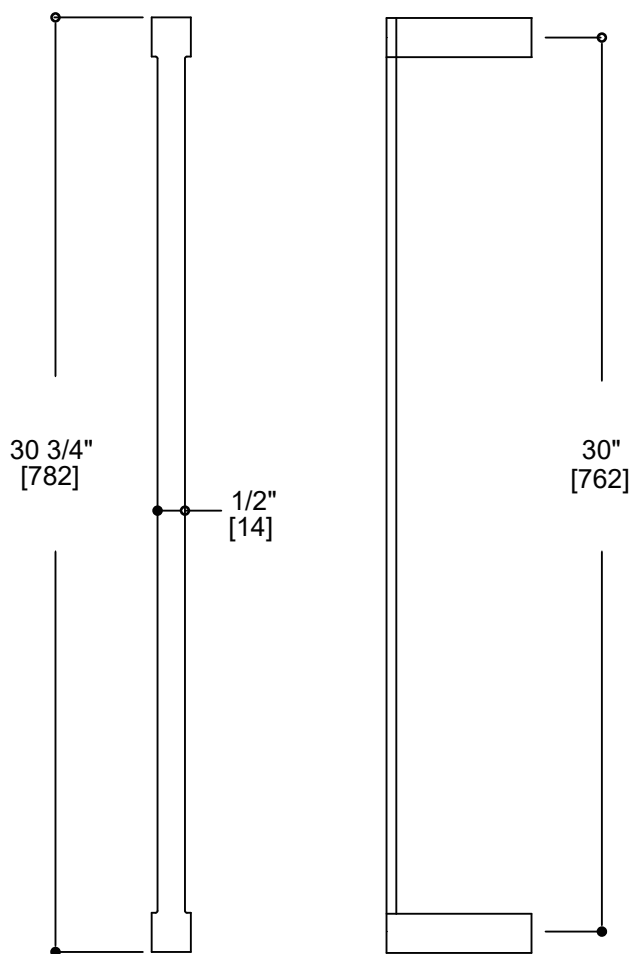

WARRANTY:

Lifetime Limited (Residential Use)
One Year (Commercial Use)

NOTE: Dimensions and specifications are subject to change without notice.