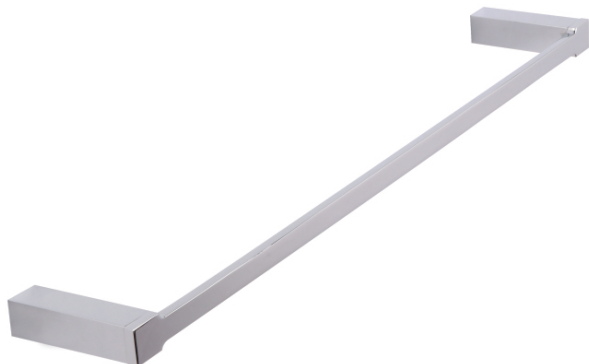

TURIN COLLECTION

TOWEL BAR 30"

151300

PRODUCT NAME: TURIN TOWEL BAR 30"

PRODUCT CODE: 151300

MATERIAL: All-brass construction

STOCKED FINISHES: Polished Chrome (99)
Brushed Nickel (81)

SPECIAL FINISHES AVAILABLE: 23 options available.
Please see our website for full list of samples