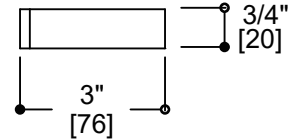

TURIN COLLECTION
TOWEL BAR 24"
151240

PRODUCT NAME: TURIN TOWEL BAR 24"

PRODUCT CODE: 151240

MATERIAL: All-brass construction

STOCKED FINISHES: Polished Chrome (99)
Brushed Nickel (81)

SPECIAL FINISHES AVAILABLE: 23 options available.
Please see our website for full list of samples