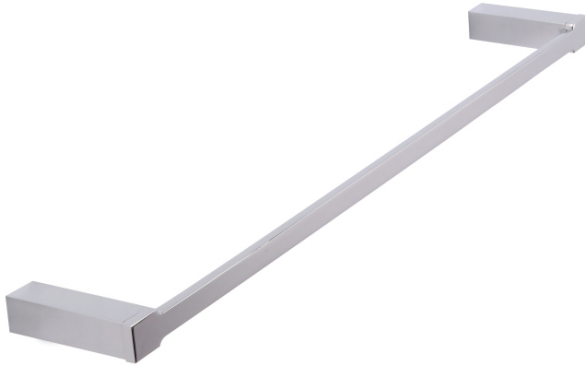

TURIN COLLECTION
TOWEL BAR 24"
151240

PRODUCT NAME: TURIN TOWEL BAR 24"

PRODUCT CODE: 151240

MATERIAL: All-brass construction

STOCKED FINISHES: Polished Chrome (99)
Brushed Nickel (81)

SPECIAL FINISHES AVAILABLE: 23 options available.
Please see our website for full list of samples