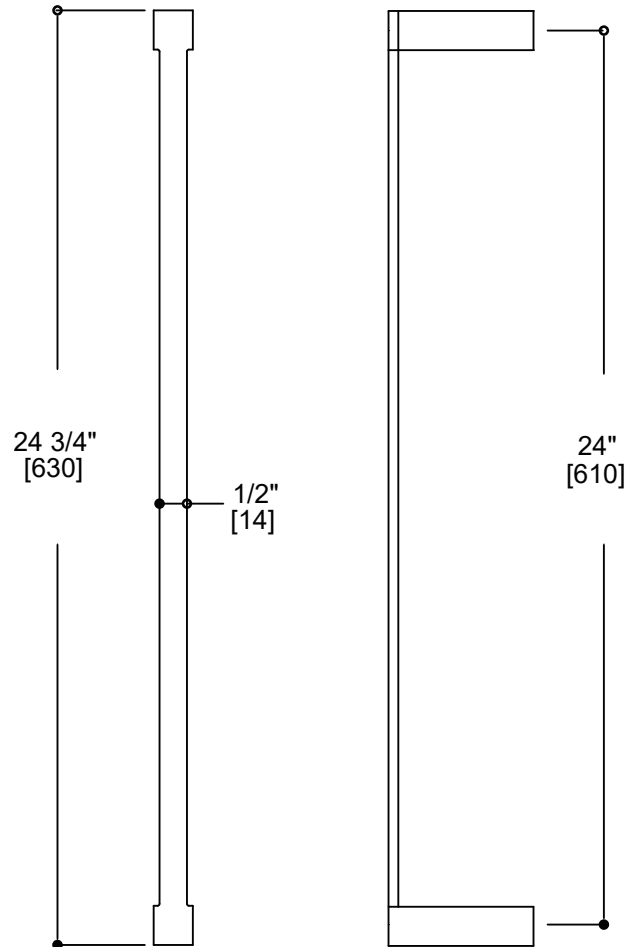

WARRANTY:

Lifetime Limited (Residential Use)
One Year (Commercial Use)

NOTE: Dimensions and specifications are subject to change without notice.