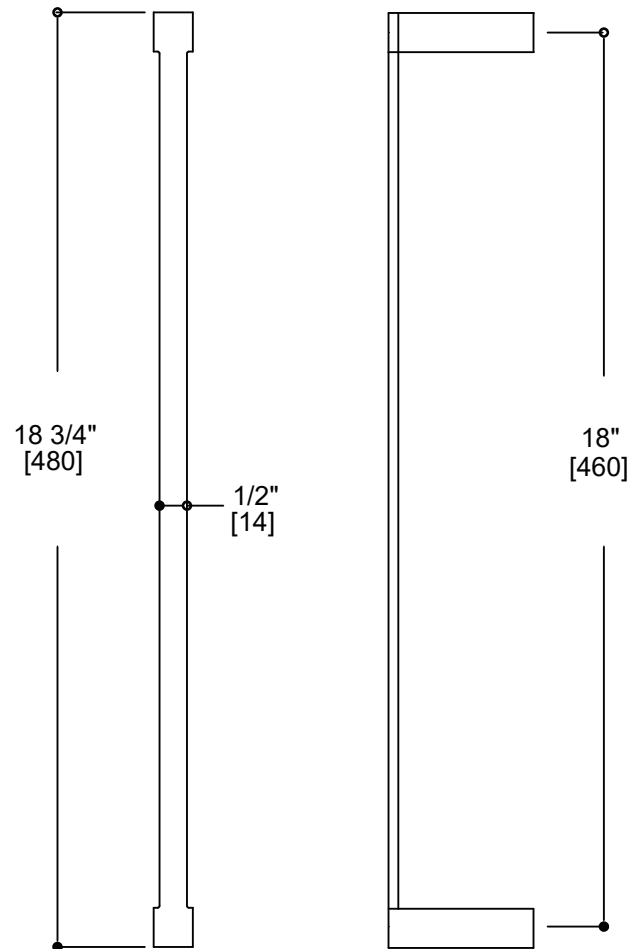

WARRANTY:

Lifetime Limited (Residential Use)
One Year (Commercial Use)

NOTE: Dimensions and specifications are subject to change without notice.