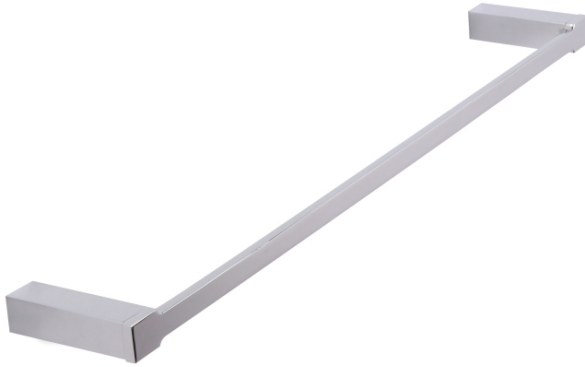

## TOWEL BAR 18"

151180

**PRODUCT NAME:** TURIN TOWEL BAR 18"

**PRODUCT CODE:** 151180

**MATERIAL:** All-brass construction

**STOCKED FINISHES:** Polished Chrome (99)  
Brushed Nickel (81)

**SPECIAL FINISHES AVAILABLE:** 23 options available.  
Please see our website for full list of samples