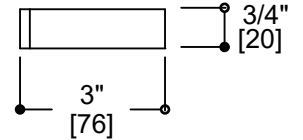

## TOWEL BAR 18"

151180

**PRODUCT NAME:** TURIN TOWEL BAR 18"

**PRODUCT CODE:** 151180

**MATERIAL:** All-brass construction

**STOCKED FINISHES:** Polished Chrome (99)  
Brushed Nickel (81)

**SPECIAL FINISHES AVAILABLE:** 23 options available.  
Please see our website for full list of samples