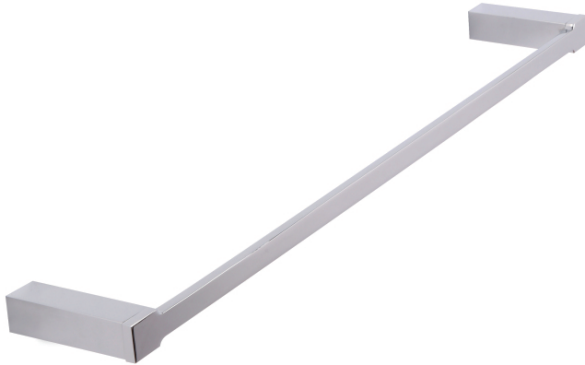

TURIN COLLECTION
TOWEL BAR 9"

151109

PRODUCT NAME: TURIN TOWEL BAR 9"

PRODUCT CODE: 151109

MATERIAL: All-brass construction

STOCKED FINISHES: Polished Chrome (99)
Brushed Nickel (81)

SPECIAL FINISHES AVAILABLE: 23 options available.
Please see our website for full list of samples