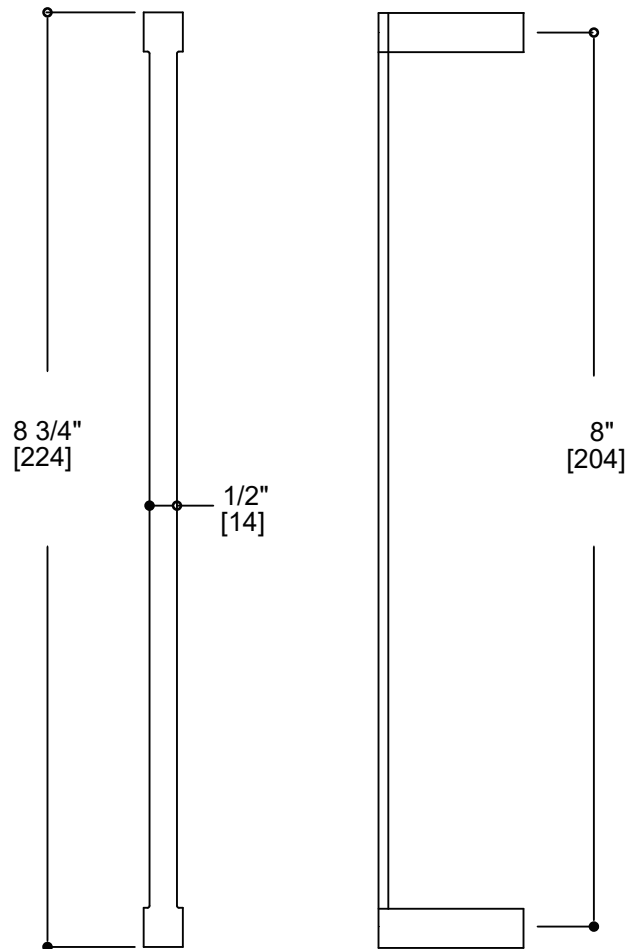

WARRANTY:

Lifetime Limited (Residential Use)
One Year (Commercial Use)

NOTE: Dimensions and specifications are subject to change without notice.