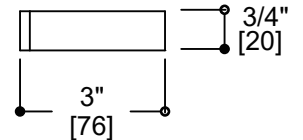

TURIN COLLECTION
TOWEL BAR 9"

151109

PRODUCT NAME: TURIN TOWEL BAR 9"

PRODUCT CODE: 151109

MATERIAL: All-brass construction

STOCKED FINISHES: Polished Chrome (99)
Brushed Nickel (81)

SPECIAL FINISHES AVAILABLE: 23 options available.
Please see our website for full list of samples