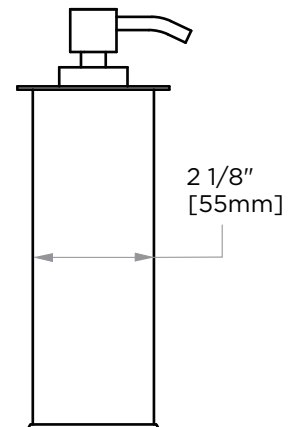

OSLO COLLECTION SOAP DISPENSER 144635

Liquid Capacity=205 ML

PRODUCT NAME: SOAP DISPENSER

PRODUCT CODE: 144635

MATERIAL: All-brass construction

KEY FEATURES: Contemporary design.
Round minimalist look.

STOCKED FINISHES:

NOTE: Dimensions and specifications are subject to change without notice.