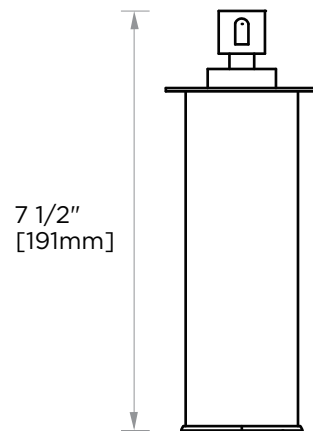

OSLO COLLECTION SOAP DISPENSER 144635

Liquid Capacity=205 ML

PRODUCT NAME: SOAP DISPENSER

PRODUCT CODE: 144635

MATERIAL: All-brass construction

KEY FEATURES: Contemporary design.
Round minimalist look.

STOCKED FINISHES:

NOTE: Dimensions and specifications are subject to change without notice.