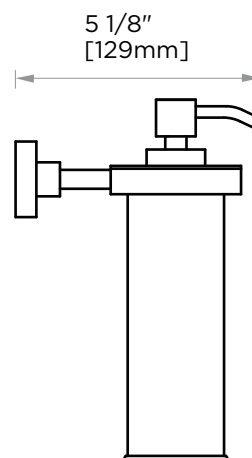

*Liquid Capacity=205 ML*

**PRODUCT NAME:** WALL MOUNT SOAP DISPENSER

**PRODUCT CODE:** 144630

**MATERIAL:** All-brass construction

**KEY FEATURES:** Contemporary design.  
Round minimalist look.

**STOCKED FINISHES:**

NOTE: Dimensions and specifications are subject to change without notice.