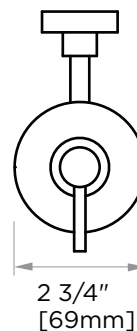

*Liquid Capacity=205 ML*

**PRODUCT NAME:** WALL MOUNT SOAP DISPENSER

**PRODUCT CODE:** 144630

**MATERIAL:** All-brass construction

**KEY FEATURES:** Contemporary design.  
Round minimalist look.

**STOCKED FINISHES:**

NOTE: Dimensions and specifications are subject to change without notice.