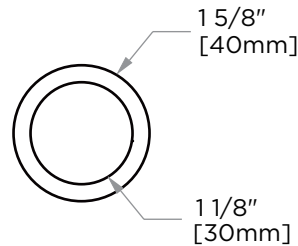

WARRANTY:

Lifetime Limited (Residential Use)
One Year (Commercial Use)

NOTE: Dimensions and specifications are subject to change without notice.