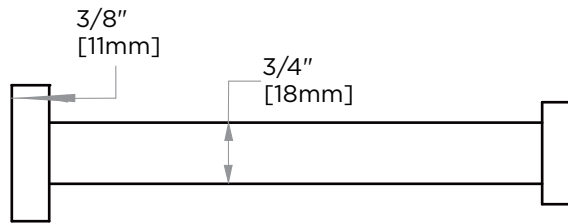

OSLO COLLECTION
TISSUE HOLDER
144152

PRODUCT NAME: TISSUE HOLDER

PRODUCT CODE: 144152

MATERIAL: All-brass construction

KEY FEATURES: Contemporary design.
Round minimalist look.

STOCKED FINISHES:

- Polished Chrome (99)
- Brushed Nickel (81)
- Polished Nickel (68)
- Matte Black (48)