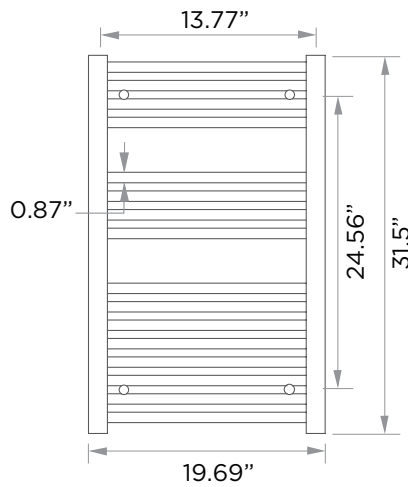

1) Bracket Stem
2) Wall Screw
3) Allen Key (Not Supplied)
4) Grub Screw
5) Wall Support
6) Wall Plug
7) Decorative Cover Cap
8) Bracket Screws
9) Bracket Securing Bush
10) Electrical Element

HARDWARE KIT SPECIFICATIONS