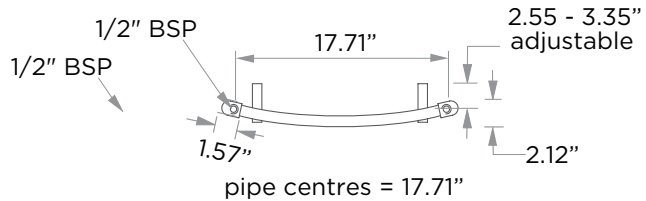

1) Bracket Stem
2) Wall Screw
3) Allen Key (Not Supplied)
4) Grub Screw
5) Wall Support
6) Wall Plug
7) Decorative Cover Cap
8) Bracket Screws
9) Bracket Securing Bush
10) Electrical Element

HARDWARE KIT SPECIFICATIONS