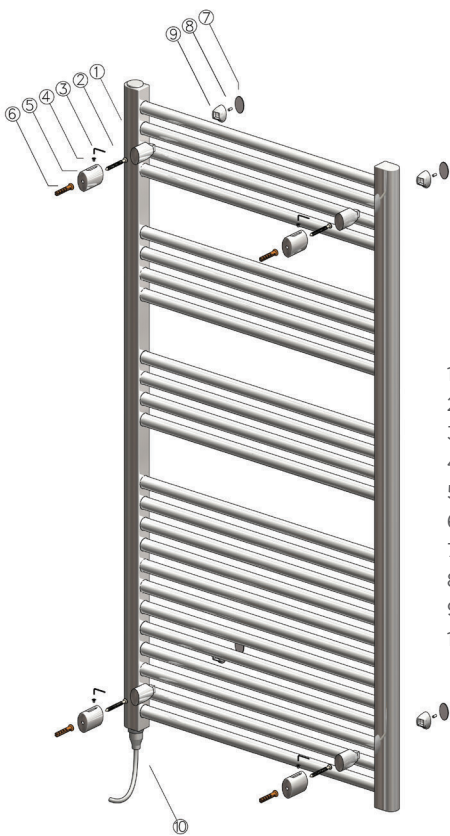

Polished Chrome

White

Brushed Nickel

Polished Nickel

GUARANTEE

Warmer 10 Years, Element 5 Years

INCLUDED WITH EACH TOWEL WARMER

3' Grounded Power Cord

Hard Wire Install Kit

LEVITON 24ht Programmable Timer with 3 optional Cover Plates (white, ivory, and light almond)

SEE OVER FOR SPECIFICATION DRAWINGS

Product Code	Finishes	Sizes (mm)		Sizes (Inches)		Output (Watts/BTU)	Element Size	Number of Elements
		Height	Width	Height	Width			
KTRC-0800500-BN	PC, W, BN, PN	800	500	31.5	19.69	444 / 1518	150W	16
KTRC-1200500-CH	PC, W, BN, PN	1200	500	47.25	19.69	663 / 2267	300W	24

Our Towel Warmers are Oiled Filled.

Note: Dimensions and specifications are subject to change without notice.

- 1) Bracket Stem
- 2) Wall Screw
- 3) Allen Key (Not Supplied)
- 4) Grub Screw
- 5) Wall Support
- 6) Wall Plug
- 7) Decorative Cover Cap
- 8) Bracket Screws
- 9) Bracket Securing Bush
- 10) Electrical Element