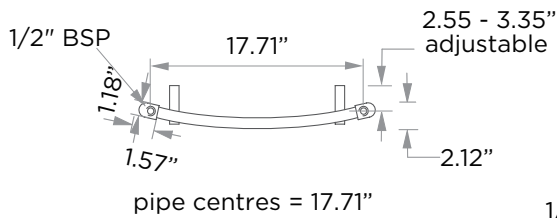

1) Bracket Stem
2) Wall Screw
3) Allen Key (Not Supplied)
4) Grub Screw
5) Wall Support
6) Wall Plug
7) Decorative Cover Cap
8) Bracket Screws
9) Bracket Securing Bush
10) Electrical Element

HARDWARE KIT SPECIFICATIONS