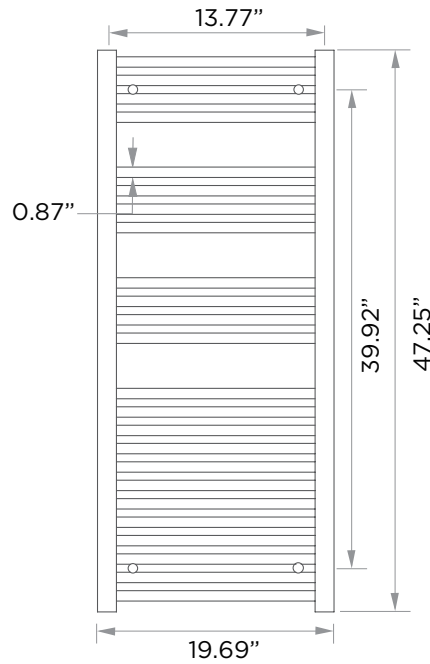

1) Bracket Stem
2) Wall Screw
3) Allen Key (Not Supplied)
4) Grub Screw
5) Wall Support
6) Wall Plug
7) Decorative Cover Cap
8) Bracket Screws
9) Bracket Securing Bush
10) Electrical Element

HARDWARE KIT SPECIFICATIONS