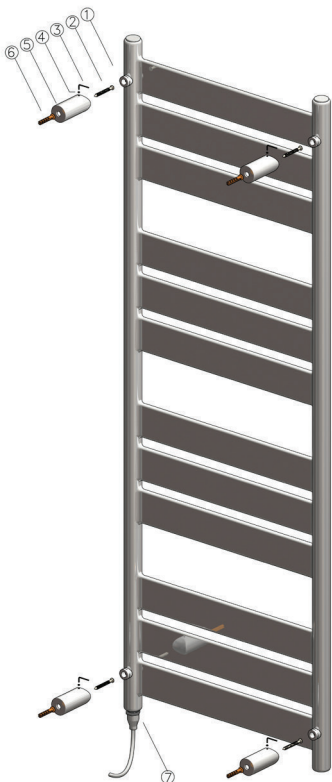

Brushed Nickel

Polished Nickel

GUARANTEE

Warmer 10 Years, Element 5 Years

INCLUDED WITH EACH TOWEL WARMER

3' Grounded Power Cord

Hard Wire Install Kit

LEVITON 24ht Programmable Timer with 3 optional Cover Plates (white, ivory, and light almond)

SEE OVER FOR SPECIFICATION DRAWINGS

Product Code	Finishes	Sizes (mm)		Sizes (Inches)		Output (Watts/BTU)	Element Size	Number of Elements
		Height	Width	Height	Width			
KTEB-0700500	PC, BN, PN	700	500	27.56	19.69	359 / 1228	150W	6
KTEB-1050500	PC, BN, PN	1050	500	41.34	19.69	537 / 1837	200W	9
KTEB-1400500	PC, BN, PN	1400	500	55.12	19.69	716 / 2449	400W	12

Our Towel Warmers are Oiled Filled.

Note: Dimensions and specifications are subject to change without notice.

- 1) Solid Fixing Lug
- 2) Wall Screw
- 3) Allen Key
- 4) Grub Screw
- 5) Wall Support
- 6) Wall Plug
- 7) Electrical Element