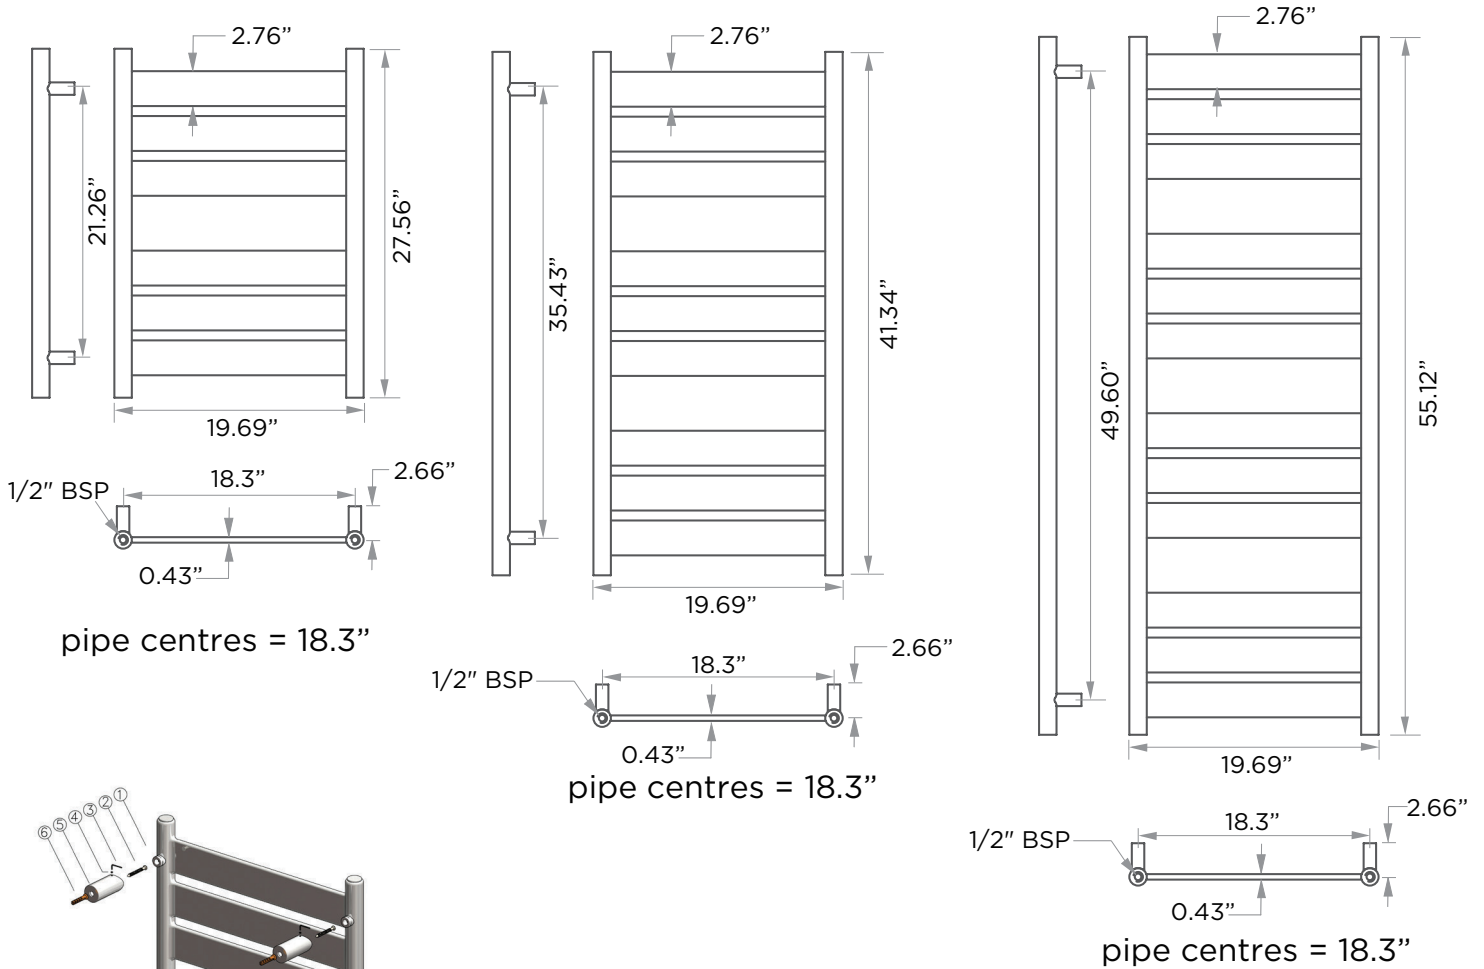

SEE OVER FOR SPECIFICATION DRAWINGS

Product Code	Finishes	Sizes (mm)		Sizes (Inches)		Output (Watts/BTU)	Element Size	Number of Elements
		Height	Width	Height	Width			
KTEB-0700500	PC, BN, PN	700	500	27.56	19.69	359 / 1228	150W	6
KTEB-1050500	PC, BN, PN	1050	500	41.34	19.69	537 / 1837	200W	9
KTEB-1400500	PC, BN, PN	1400	500	55.12	19.69	716 / 2449	400W	12

Our Towel Warmers are Oiled Filled.

Note: Dimensions and specifications are subject to change without notice.

- 1) Solid Fixing Lug
- 2) Wall Screw
- 3) Allen Key
- 4) Grub Screw
- 5) Wall Support
- 6) Wall Plug
- 7) Electrical Element