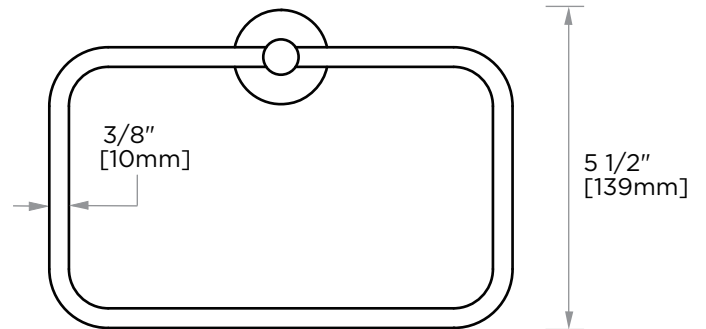

BUILDERS SERIES

373

TOWEL RING 373464A

PRODUCT NAME: TOWEL RING

PRODUCT CODE: 373464A

MATERIAL: All-brass construction

KEY FEATURES: Classic, contemporary design.
Concealed mounting.
Brass product at a builders budget.

STOCKED FINISHES:

- Polished Chrome (99)
- Brushed Nickel (81)
- Matte Black (48)

WARRANTY:

Lifetime Limited (Residential Use)
One Year (Commercial Use)

NOTE: Dimensions and specifications are subject to change without notice.