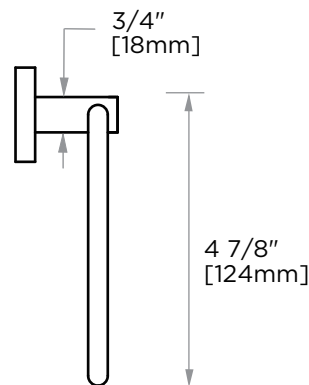

WARRANTY:

Lifetime Limited (Residential Use)
One Year (Commercial Use)

NOTE: Dimensions and specifications are subject to change without notice.