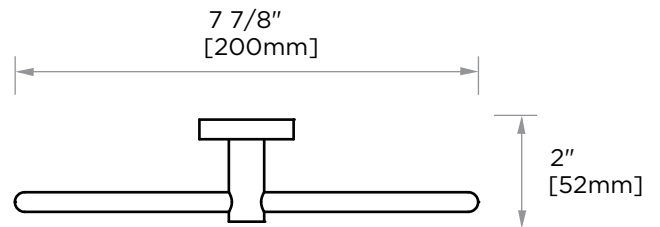

BUILDERS SERIES

373

TOWEL RING 373464A

PRODUCT NAME: TOWEL RING

PRODUCT CODE: 373464A

MATERIAL: All-brass construction

KEY FEATURES: Classic, contemporary design.
Concealed mounting.
Brass product at a builders budget.