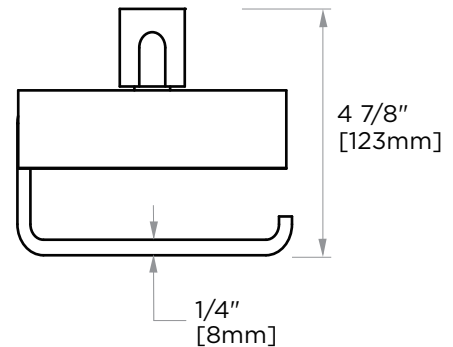

MADRID COLLECTION
TISSUE HOLDER
262153

PRODUCT NAME: TISSUE HODLER

PRODUCT CODE: 262153

MATERIAL: All-brass construction

KEY FEATURES: Contemporary design.
Simple and straight forward lines.
Strong linear silhouette.

NOTE: Dimensions and specifications are subject to change without notice.