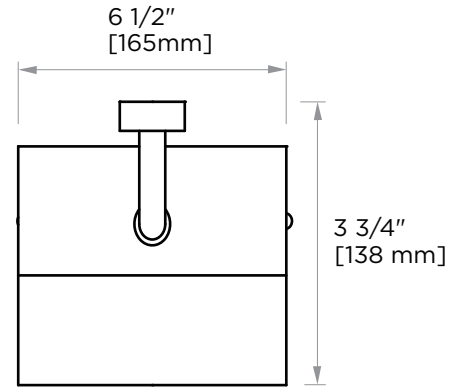

MADRID COLLECTION
TISSUE HOLDER
262153

PRODUCT NAME: TISSUE HODLER

PRODUCT CODE: 262153

MATERIAL: All-brass construction

KEY FEATURES: Contemporary design.
Simple and straight forward lines.
Strong linear silhouette.

NOTE: Dimensions and specifications are subject to change without notice.