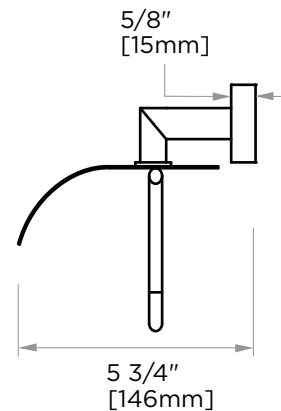

MADRID COLLECTION
TISSUE HOLDER
262153

PRODUCT NAME: TISSUE HODLER

PRODUCT CODE: 262153

MATERIAL: All-brass construction

KEY FEATURES: Contemporary design.
Simple and straight forward lines.
Strong linear silhouette.

NOTE: Dimensions and specifications are subject to change without notice.