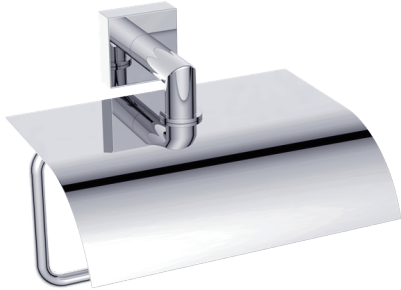

MADRID COLLECTION
TISSUE HOLDER
262153

PRODUCT NAME: TISSUE HODLER

PRODUCT CODE: 262153

MATERIAL: All-brass construction

KEY FEATURES: Contemporary design.
Simple and straight forward lines.
Strong linear silhouette.