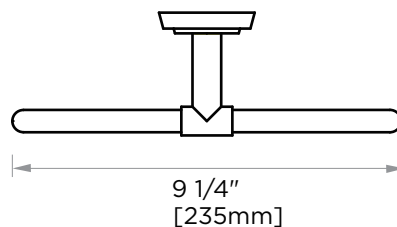

SOFIA COLLECTION TOWEL RING 167460

PRODUCT NAME: TOWEL RING

PRODUCT CODE: 167460

MATERIAL: All-brass construction

KEY FEATURES: Contemporary design. Geometric with bold circular backdrop.

STOCKED FINISHES:

NOTE: Dimensions and specifications are subject to change without notice.