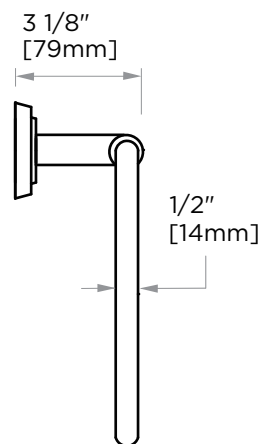

SOFIA COLLECTION TOWEL RING 167460

PRODUCT NAME: TOWEL RING

PRODUCT CODE: 167460

MATERIAL: All-brass construction

KEY FEATURES: Contemporary design. Geometric with bold circular backdrop.

STOCKED FINISHES:

NOTE: Dimensions and specifications are subject to change without notice.