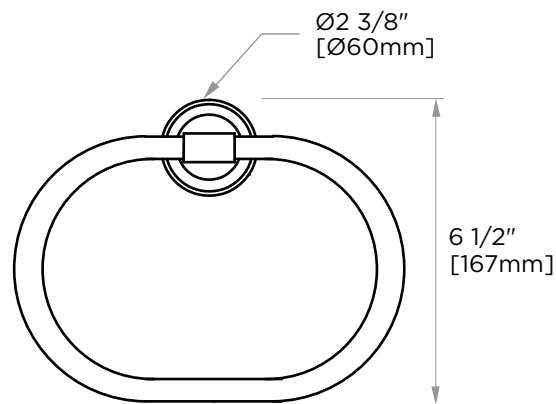

SOFIA COLLECTION TOWEL RING 167460

PRODUCT NAME: TOWEL RING

PRODUCT CODE: 167460

MATERIAL: All-brass construction

KEY FEATURES: Contemporary design. Geometric with bold circular backdrop.

STOCKED FINISHES:

NOTE: Dimensions and specifications are subject to change without notice.