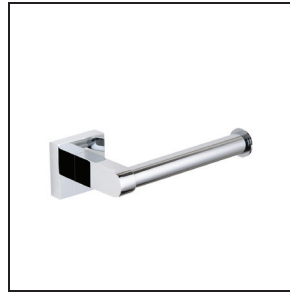

VERONA COLLECTION

Robe Hook Single
388130

Tissue Holder
388151

Towel Bar 18"
388180

Towel Bar 24"
388240

Towel Shelf w/ T Rail
388442

Towel Ring
388460

KARTNERS
BATHROOM ACCESSORIES+