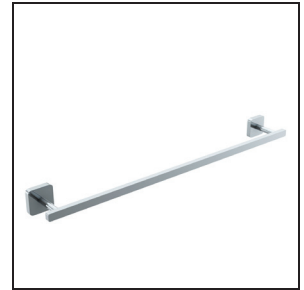

MILANCOLLECTION

Robe Hook Single
254130

Tissue Holder
254151

Towel Bar 18" / 24"
254180 / 240

Towel Bar Double 18" / 24"
254182 / 242

Towel Shelf
254440

Towel Ring
254460

Toilet Brush Set
254610

Soap Dish
254650

Tumbler with Holder
254660

Glass Shelf
254671

KARTNERS
BATHROOM ACCESSORIES+

View our entire series of collections on line
www.kartners.com | T 604.628.0567 | F 604.628.0580