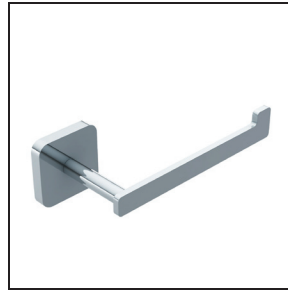

MILANCOLLECTION

Robe Hook Single
254130

Tissue Holder
254151

Towel Bar 18" / 24"
254180 / 240

Towel Bar Double 18" / 24"
254182 / 242

Towel Shelf
254440

Towel Ring
254460

Toilet Brush Set
254610

Soap Dish
254650

Tumbler with Holder
254660

Glass Shelf
254671

KARTNERS
BATHROOM ACCESSORIES+

View our entire series of collections on line
www.kartners.com | T 604.628.0567 | F 604.628.0580