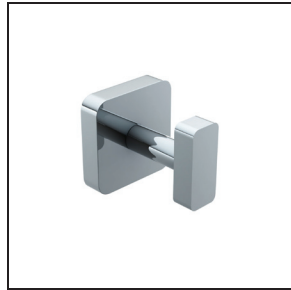

MILANCOLLECTION

Robe Hook Single
254130

Tissue Holder
254151

Towel Bar 18" / 24"
254180 / 240

Towel Bar Double 18" / 24"
254182 / 242

Towel Shelf
254440

Towel Ring
254460

Toilet Brush Set
254610

Soap Dish
254650

Tumbler with Holder
254660

Glass Shelf
254671

KARTNERS
BATHROOM ACCESSORIES+

View our entire series of collections on line
www.kartners.com | T 604.628.0567 | F 604.628.0580