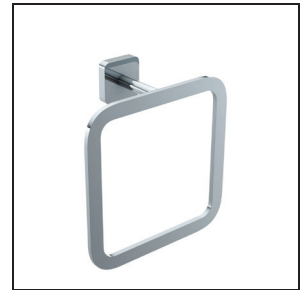

MILANCOLLECTION

Robe Hook Single
254130

Tissue Holder
254151

Towel Bar 18" / 24"
254180 / 240

Towel Bar Double 18" / 24"
254182 / 242

Towel Shelf
254440

Towel Ring
254460

Toilet Brush Set
254610

Soap Dish
254650

Tumbler with Holder
254660

Glass Shelf
254671

KARTNERS
BATHROOM ACCESSORIES+

View our entire series of collections on line
www.kartners.com | T 604.628.0567 | F 604.628.0580