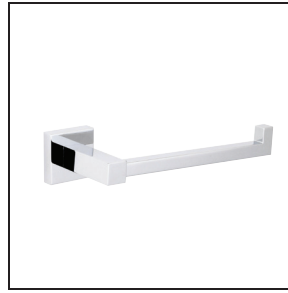

# LONDON COLLECTION

Robe Hook Single  
248130

Tissue Holder  
248151

Tissue Holder  
248152

Towel Bar 9" / 18"  
248109 / 180

Towel Bar Double 18"  
248182

Towel Bar 24"  
248240

Towel Bar Double 24"  
248242

Towel Shelf w/ T Rail  
248442

Towel Ring  
248460

Soap Dish  
248650

Tumbler with Holder  
248660

Glass Shelf  
248671

**KARTNERS**  
BATHROOM ACCESSORIES+

View our entire series of collections on line  
[www.kartners.com](http://www.kartners.com) | T 604.628.0567 | F 604.628.0580