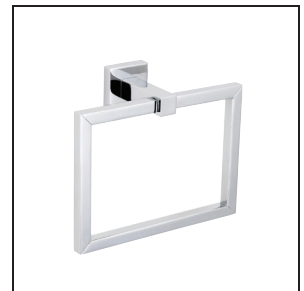

# LONDON COLLECTION

Robe Hook Single  
248130

Tissue Holder  
248151

Tissue Holder  
248152

Towel Bar 9" / 18"  
248109 / 180

Towel Bar Double 18"  
248182

Towel Bar 24"  
248240

Towel Bar Double 24"  
248242

Towel Shelf w/ T Rail  
248442

Towel Ring  
248460

Soap Dish  
248650

Tumbler with Holder  
248660

Glass Shelf  
248671

**KARTNERS**  
BATHROOM ACCESSORIES+

View our entire series of collections on line  
[www.kartners.com](http://www.kartners.com) | T 604.628.0567 | F 604.628.0580