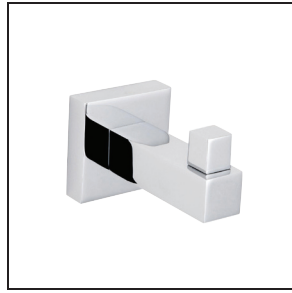

# LONDON COLLECTION

Robe Hook Single  
248130

Tissue Holder  
248151

Tissue Holder  
248152

Towel Bar 9" / 18"  
248109 / 180

Towel Bar Double 18"  
248182

Towel Bar 24"  
248240

Towel Bar Double 24"  
248242

Towel Shelf w/ T Rail  
248442

Towel Ring  
248460

Soap Dish  
248650

Tumbler with Holder  
248660

Glass Shelf  
248671

**KARTNERS**  
BATHROOM ACCESSORIES+

View our entire series of collections on line  
[www.kartners.com](http://www.kartners.com) | T 604.628.0567 | F 604.628.0580