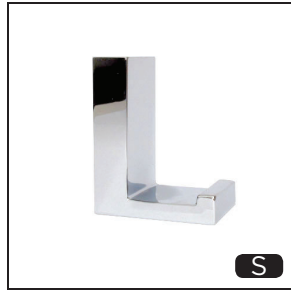

BERLINCOLLECTION

Robe Hook
232130

Robe Hook
232130A

Tissue Holder
232151

Towel Bar 18"
232180

Towel Bar 24"
232240

Towel Ring
232460

Toilet Brush Set
232610

Soap Dish
232650

Tumbler with Holder
232660

Glass Shelf
232671

Glass Shelf Double
232672

S = Solid Back.
for mounting on glass walls

KARTNERS
BATHROOM ACCESSORIES+

View our entire series of collections on line
www.kartners.com | T 604.628.0567 | F 604.628.0580