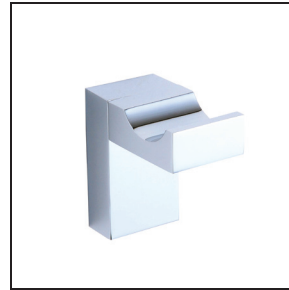

BERLINCOLLECTION

Robe Hook
232130

Robe Hook
232130A

Tissue Holder
232151

Towel Bar 18"
232180

Towel Bar 24"
232240

Towel Ring
232460

Toilet Brush Set
232610

Soap Dish
232650

Tumbler with Holder
232660

Glass Shelf
232671

Glass Shelf Double
232672

S = Solid Back.
for mounting on glass walls

KARTNERS
BATHROOM ACCESSORIES+

View our entire series of collections on line
www.kartners.com | T 604.628.0567 | F 604.628.0580