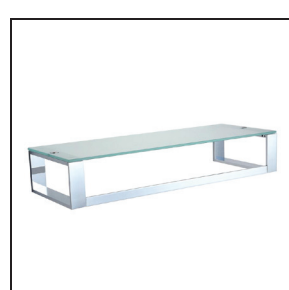

BERLINCOLLECTION

Robe Hook
232130

Robe Hook
232130A

Tissue Holder
232151

Towel Bar 18"
232180

Towel Bar 24"
232240

Towel Ring
232460

Toilet Brush Set
232610

Soap Dish
232650

Tumbler with Holder
232660

Glass Shelf
232671

Glass Shelf Double
232672

S = Solid Back.
for mounting on glass walls

KARTNERS
BATHROOM ACCESSORIES+

View our entire series of collections on line
www.kartners.com | T 604.628.0567 | F 604.628.0580