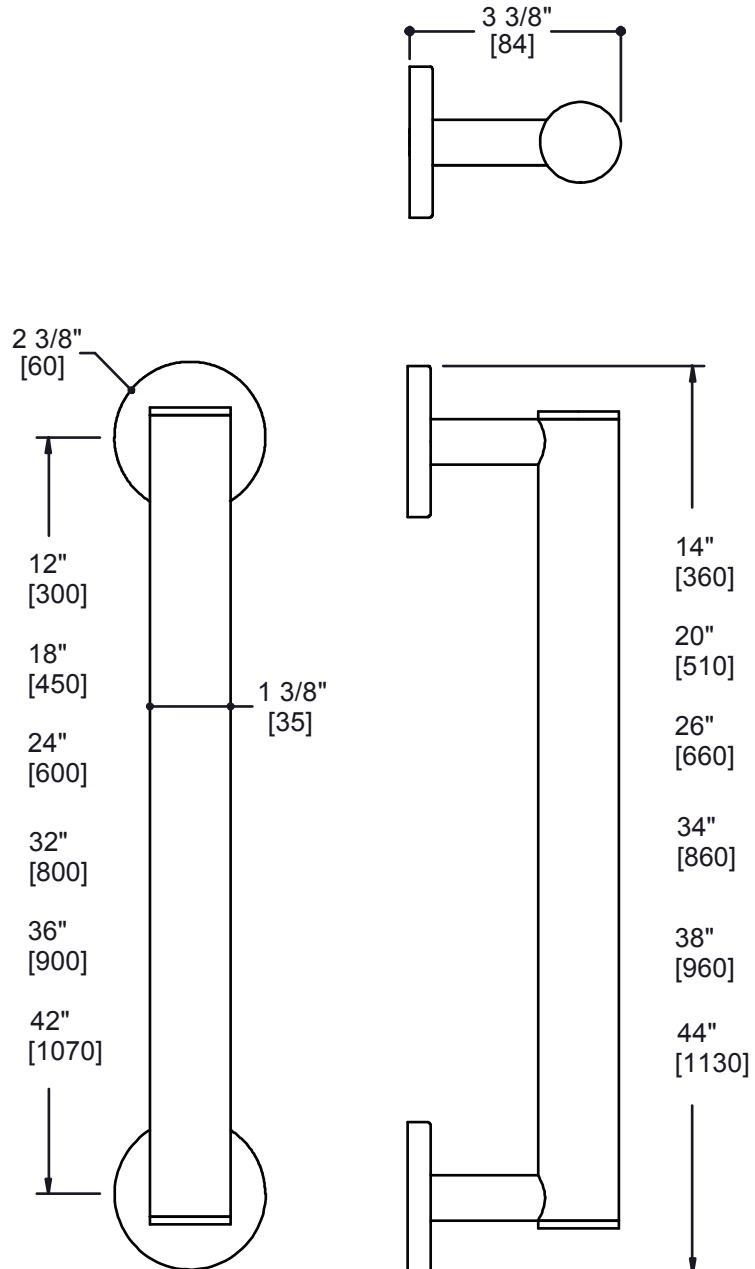

GRAB BAR COLLECTION

Grab Bar-35mm

Available In: 12"/18"/24"/32"/36"/42"

Item # 8289112-35mm/9118-35mm/9124-35mm
8289132-35mm/9136-35mm/9142-35mm

FEATURES

- Twist on/off Rosette
- ADA compliant
- Modern styling
- Durable finishes
- Concealed installation

MOUNTING HARDWARE

- Mounting kit included

Note: Dimensions and specifications are subject to change without notice.