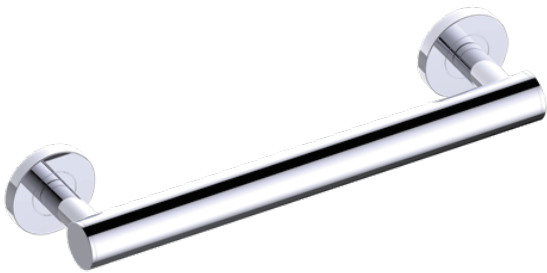

GRAB BAR COLLECTION

Grab Bar-35mm

Available In: 12"/18"/24"/32"/36"/42"

Item # 8289112-35mm/9118-35mm/9124-35mm
8289132-35mm/9136-35mm/9142-35mm

FEATURES

- Twist on/off Rosette
- ADA compliant
- Modern styling
- Durable finishes
- Concealed installation