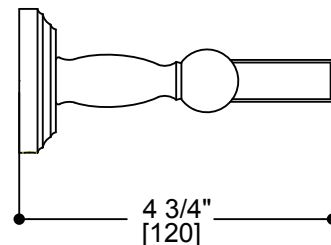

Note: Dimensions and specifications are subject to change without notice.