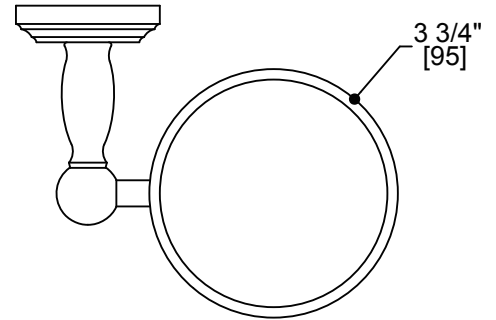

Note: Dimensions and specifications are subject to change without notice.