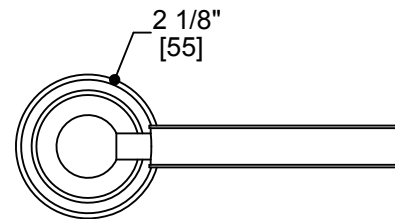

Note: Dimensions and specifications are subject to change without notice.