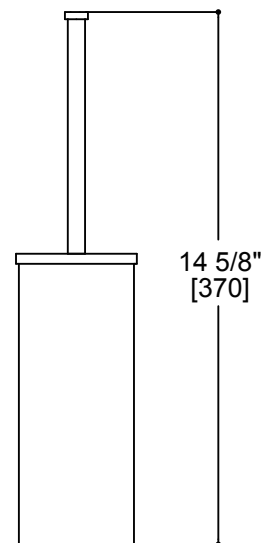

Note: Dimensions and specifications are subject to change without notice.