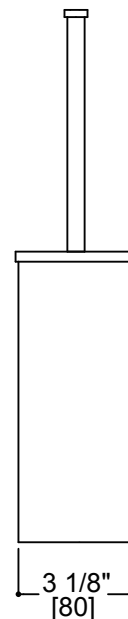

Note: Dimensions and specifications are subject to change without notice.