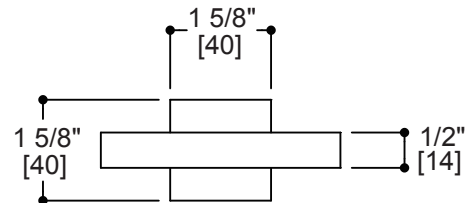

Note: Dimensions and specifications are subject to change without notice.