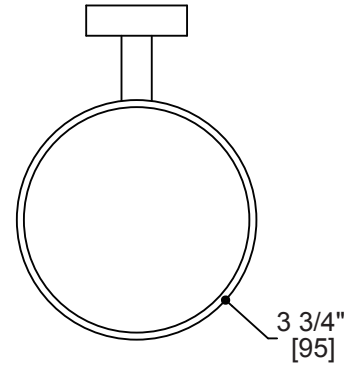

Note: Dimensions and specifications are subject to change without notice.