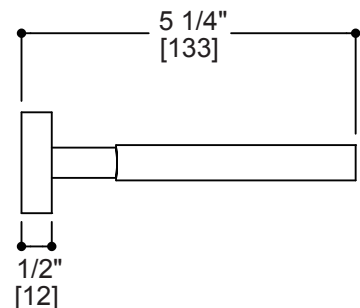

Note: Dimensions and specifications are subject to change without notice.