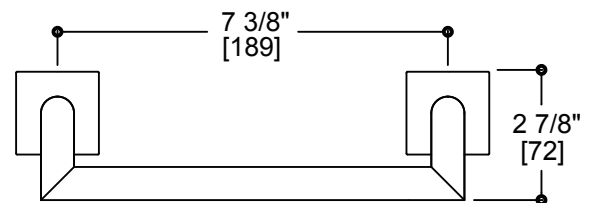

Note: Dimensions and specifications are subject to change without notice.