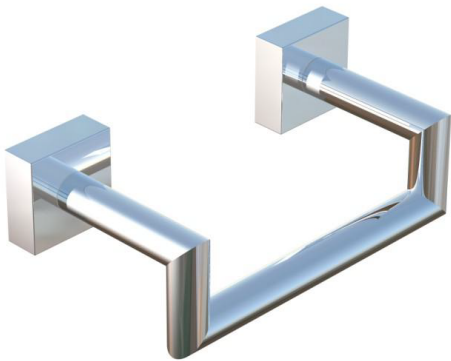

MADRID COLLECTION

Towel Ring

Item # 262462

FEATURES

- Modern styling
- Durable finishes
- Concealed installation

WARRANTY

- Lifetime limited (Residential use)
- One Year (Commercial use)

FINISHES STOCKED IN

- Polished Chrome (99) Brushed Nickel (81)
- Polished Nickel (68)

SPECIAL FINISHES AVAILABLE

- Antique Nickel (91) Polished Gold (12)
- Brushed Gold (22) Brushed Brass (78)
- Black Nickel (40) Antique Copper (55)
- Polished Brass (72) Antique Brass (69)
- Brushed Chrome (85) Oil Rubbed Bronze (21)
- Brushed Bronze (25) Titanium (33)
- Glossy White (62) Unlacquered brass (75)
- Matte White (26) New World Bronze (80)
- Brushed Copper (65) Antique Black (45)
- Champagne Bronze (30) Matte Black (48)