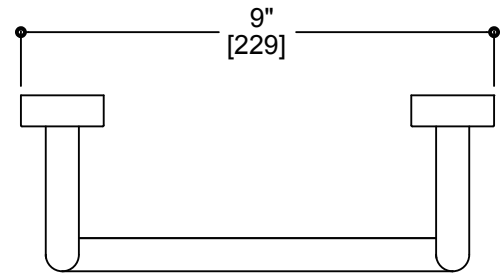

Note: Dimensions and specifications are subject to change without notice.