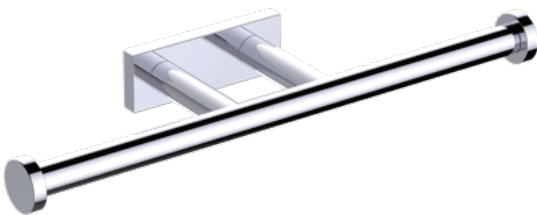

## MADRID COLLECTION

Double Tissue Holder

Item # 262155

### FEATURES

- Modern styling
- Durable finishes
- Concealed installation