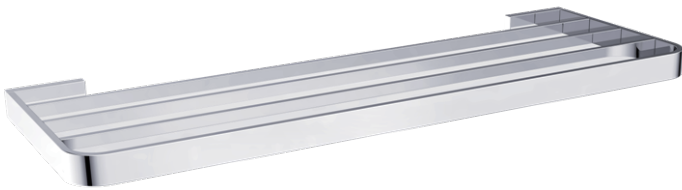

COLOGNE COLLECTION

Towel Shelf

Item # 255440

FEATURES

- Modern styling
- Durable finishes
- Concealed installation

WARRANTY

- Lifetime limited (Residential use)
- One Year (Commercial use)

FINISHES STOCKED IN

- Polished Chrome (99)
- Brushed Nickel (81)
- Matte Black (48)

SPECIAL FINISHES AVAILABLE

- Antique Nickel (91)
- Polished Gold (12)
- Brushed Gold (22)
- Brushed Brass (78)
- Black Nickel (40)
- Antique Copper (55)
- Polished Brass (72)
- Antique Brass (69)
- Brushed Chrome (85)
- Oil Rubbed Bronze (21)
- Brushed Bronze (25)
- Titanium(33)
- Glossy White (62)
- Unlacquered brass (75)
- Matte White (26)
- New World Bronze (80)
- Brushed Copper (65)
- Antique Black (45)
- Polished Nickel (68)
- Champagne Bronze (30)