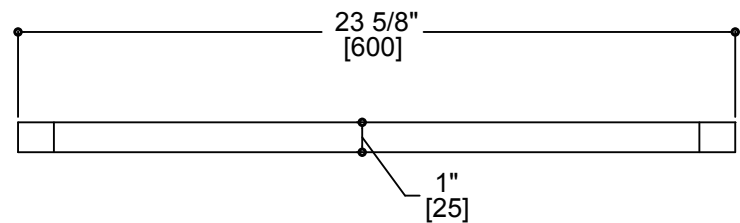

Note: Dimensions and specifications are subject to change without notice.