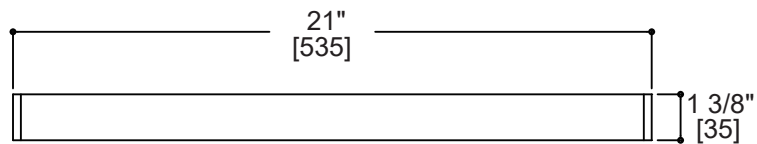

Note: Dimensions and specifications are subject to change without notice.