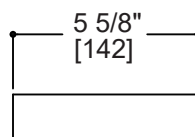

Note: Dimensions and specifications are subject to change without notice.