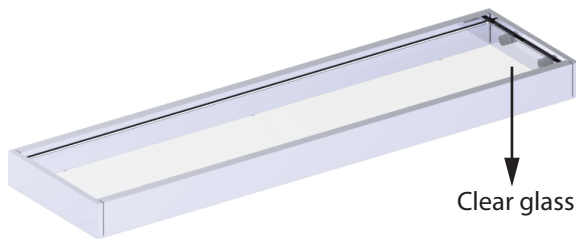

BERLIN COLLECTION

Glass Shelf 21"

Item # 232671

FEATURES

- Modern styling
- Durable finishes
- Concealed installation

WARRANTY

- Lifetime limited (Residential use)
- One Year (Commercial use)

FINISHES STOCKED IN