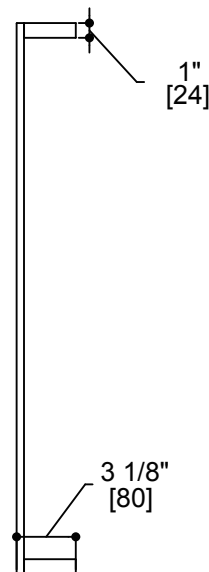

Note: Dimensions and specifications are subject to change without notice.