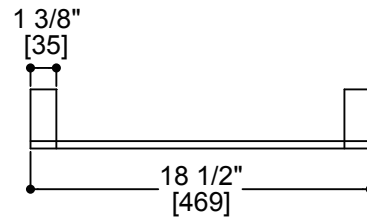

Note: Dimensions and specifications are subject to change without notice.