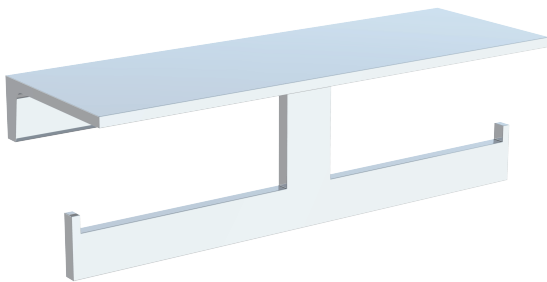

BERLIN COLLECTION

Shelf With Tissue Holder

Item # 232159-2

FEATURES

- Modern styling
- Durable finishes
- Concealed installation

WARRANTY

- Lifetime limited (Residential use)
- One Year (Commercial use)

FINISHES STOCKED IN