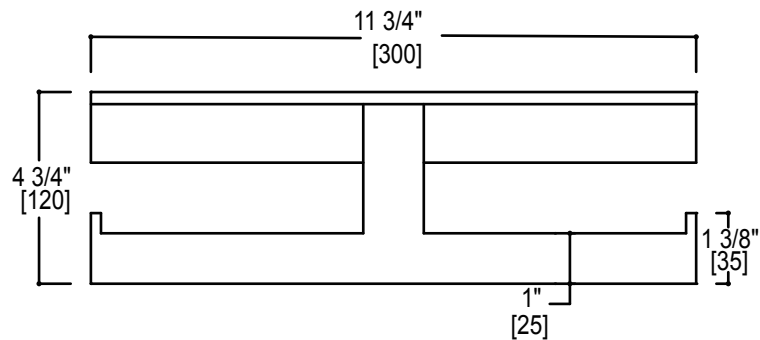

Note: Dimensions and specifications are subject to change without notice.