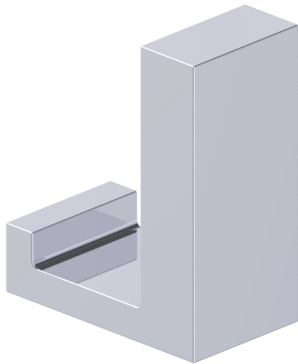

BERLIN COLLECTION

Solid Back Robe Hook

Item # 232130SB

FEATURES

- Modern styling
- Durable finishes
- Concealed installation
- Solid Back

WARRANTY

- Lifetime limited (Residential use)
- One Year (Commercial use)