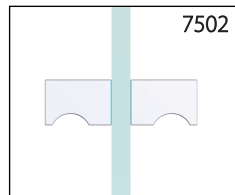

## BERLIN COLLECTION

Glass Door Knob

Available in: Single or Double

Item # 2327501/7502

7501

Mounting  
Options

7502