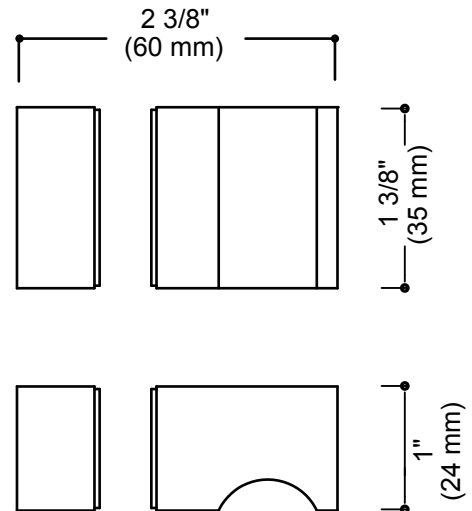

## BERLIN COLLECTION

Glass Door Knob

Available in: Single or Double

Item # 2327501/7502

7501

Mounting  
Options

7502