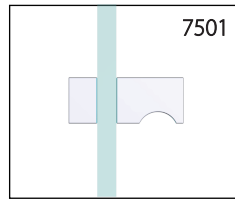

## BERLIN COLLECTION

Glass Door Knob

Available in: Single or Double

Item # 2327501/7502

7501

Mounting  
Options

7502