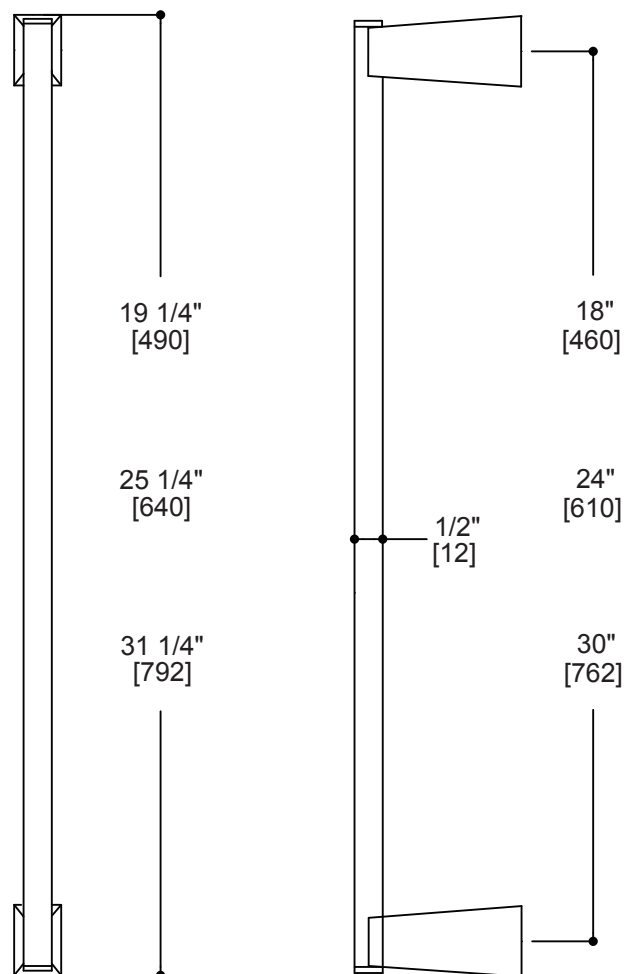

BARCELONA COLLECTION

Towel Bar 18"/24"/30"

Item # 190180/240/300

FEATURES

- Modern styling
- Durable finishes
- Concealed installation

WARRANTY

- Lifetime limited (Residential use)
- One Year (Commercial use)

MOUNTING HARDWARE

- Mounting kit included

Please see optional purchases for additional rosette options.

Note: Dimensions and specifications are subject to change without notice.