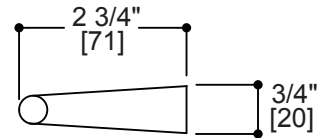

Note: Dimensions and specifications are subject to change without notice.