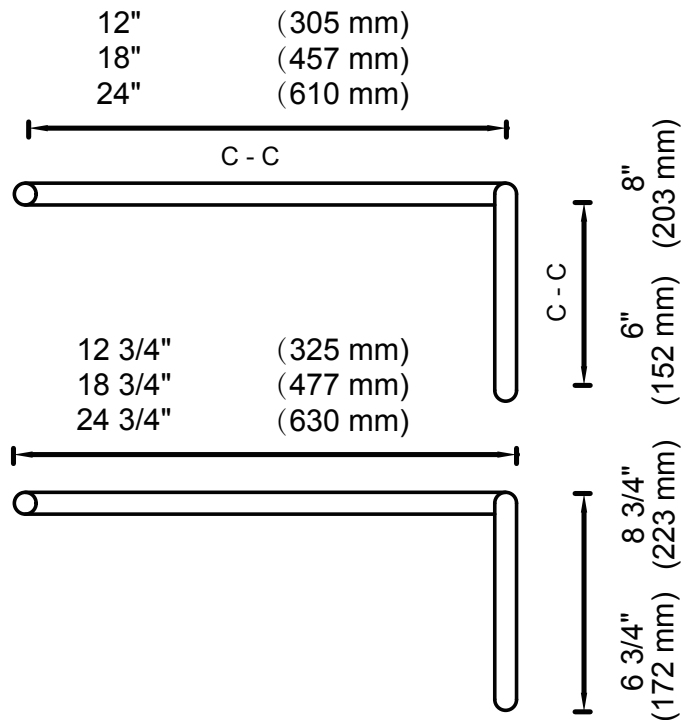

MOUNTING HARDWARE

- Clear gaskets included

MAKE SURE THIS APPLIES TO OFFSET KITS

GLASS INFO

- Glass Hole Diameter : 3/8" / 10mm
- Glass Hole C - C Distance 6" : 6" / 152mm
- Glass Hole C - C Distance 8" : 8" / 203mm
- Glass Hole C - C Distance 12" : 12" / 305mm
- Glass Hole C - C Distance 18" : 18" / 457mm
- Glass Hole C - C Distance 24" : 24" / 610mm
- Glass Hole C - C Distance 30" : 30" / 762mm
- Glass Thickness : 10-12mm

*Can be used with extension kit for thicker doors.

Note: Dimensions and specifications are subject to change without notice.