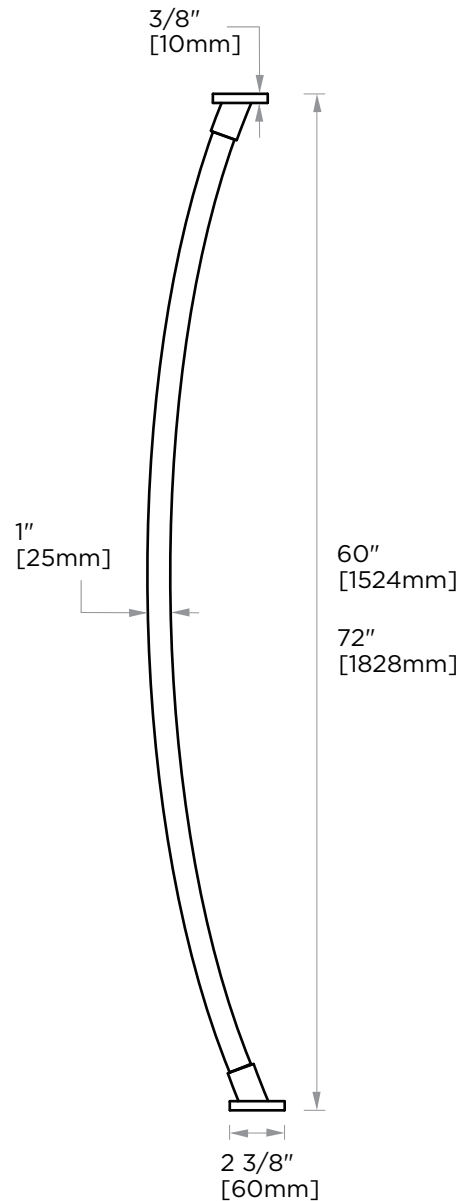

MADRID COLLECTION SHOWER ROD

5' KSRC-5BR-262

6' KSRC-6BR-262

PRODUCT NAME: SHOWER ROD

PRODUCT CODE: 5' KSRC-5BR-262
6' KSRC-6BR-262

MATERIAL: All-brass construction

KEY FEATURES: Review and update

STOCKED FINISHES:

NOTE: Dimensions and specifications are subject to change without notice.