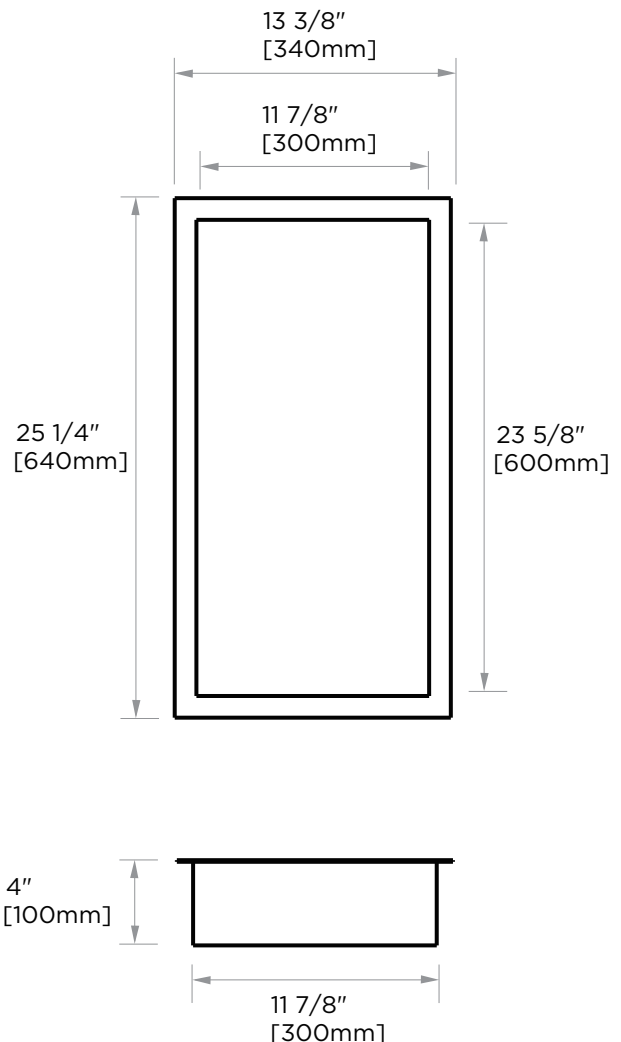

WARRANTY:

Lifetime Limited (Residential Use)
One Year (Commercial Use)

NOTE: Dimensions and specifications are subject to change without notice.