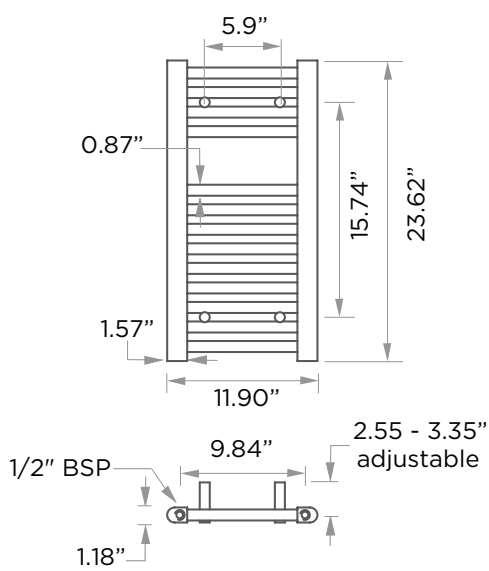

Hard Wire Install Kit

LEVITON 24ht Programmable Timer with 3 optional Cover Plates (white, ivory, and light almond)

SEE OVER FOR SPECIFICATION DRAWINGS

Product Code	Finishes	Sizes (mm)		Sizes (Inches)		Output (Watts/BTU)	Element Size	Number of Elements
		Height	Width	Height	Width			
KTSL-0600300	PC, W, BN, PN	600	300	23.62	11.90	234 / 800	100W	13
KTSL-1200300	PC, W, BN, PN	1200	300	47.25	11.90	443 / 1515	150W	24

Our Towel Warmers are Oiled Filled.

Note: Dimensions and specifications are subject to change without notice.

pipe centres = 9.84"

pipe centres = 9.84"

HARDWARE KIT SPECIFICATIONS

- 1) Bracket Stem
- 2) Wall Screw
- 3) Allen Key (Not Supplied)
- 4) Grub Screw
- 5) Wall Support
- 6) Wall Plug
- 7) Decorative Cover Cap
- 8) Bracket Screws
- 9) Bracket Securing Bush
- 10) Electrical Element