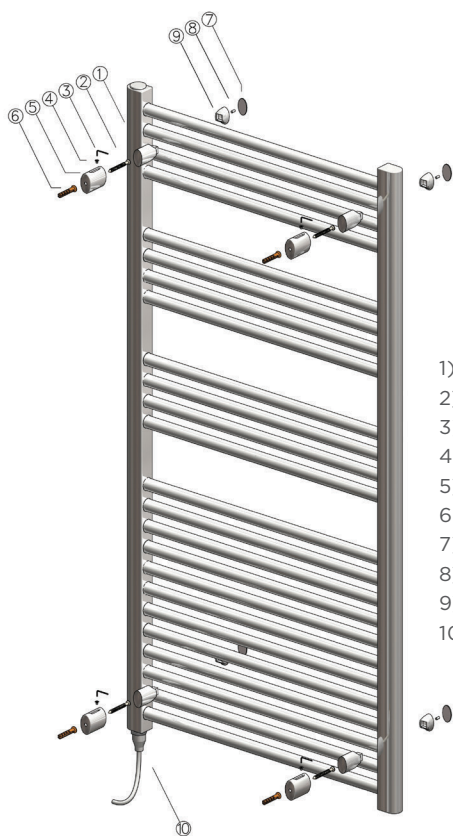

Polished Chrome

White

Brushed Nickel

Polished Nickel

GUARANTEE

Warmer 10 Years, Element 5 Years

INCLUDED WITH EACH TOWEL WARMER

3' Grounded Power Cord

Hard Wire Install Kit

LEVITON 24ht Programmable Timer with 3 optional Cover Plates (white, ivory, and light almond)

SEE OVER FOR SPECIFICATION DRAWINGS

Product Code	Finishes	Sizes (mm)		Sizes (Inches)		Output (Watts/BTU)	Element Size	Number of Elements
		Height	Width	Height	Width			
KTSL-0600300	PC, W, BN, PN	600	300	23.62	11.90	234 / 800	100W	13
KTSL-1200300	PC, W, BN, PN	1200	300	47.25	11.90	443 / 1515	150W	24

Our Towel Warmers are Oiled Filled.

Note: Dimensions and specifications are subject to change without notice.

pipe centres = 9.84"

pipe centres = 9.84"

HARDWARE KIT SPECIFICATIONS

- 1) Bracket Stem
- 2) Wall Screw
- 3) Allen Key (Not Supplied)
- 4) Grub Screw
- 5) Wall Support
- 6) Wall Plug
- 7) Decorative Cover Cap
- 8) Bracket Screws
- 9) Bracket Securing Bush
- 10) Electrical Element