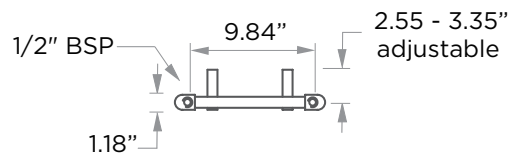

Hard Wire Install Kit

LEVITON 24ht Programmable Timer with 3 optional Cover Plates (white, ivory, and light almond)

SEE OVER FOR SPECIFICATION DRAWINGS

Product Code	Finishes	Sizes (mm)		Sizes (Inches)		Output (Watts/BTU)	Element Size	Number of Elements
		Height	Width	Height	Width			
KTSL-0600300	PC, W, BN, PN	600	300	23.62	11.90	234 / 800	100W	13
KTSL-1200300	PC, W, BN, PN	1200	300	47.25	11.90	443 / 1515	150W	24

Our Towel Warmers are Oiled Filled.

Note: Dimensions and specifications are subject to change without notice.

pipe centres = 9.84"

pipe centres = 9.84"

HARDWARE KIT SPECIFICATIONS

- 1) Bracket Stem
- 2) Wall Screw
- 3) Allen Key (Not Supplied)
- 4) Grub Screw
- 5) Wall Support
- 6) Wall Plug
- 7) Decorative Cover Cap
- 8) Bracket Screws
- 9) Bracket Securing Bush
- 10) Electrical Element