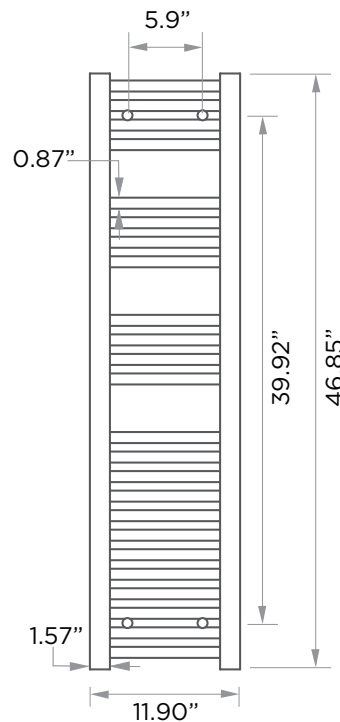

Hard Wire Install Kit

LEVITON 24ht Programmable Timer with 3 optional Cover Plates (white, ivory, and light almond)

SEE OVER FOR SPECIFICATION DRAWINGS

Product Code	Finishes	Sizes (mm)		Sizes (Inches)		Output (Watts/BTU)	Element Size	Number of Elements
		Height	Width	Height	Width			
KTSL-0600300	PC, W, BN, PN	600	300	23.62	11.90	234 / 800	100W	13
KTSL-1200300	PC, W, BN, PN	1200	300	47.25	11.90	443 / 1515	150W	24

Our Towel Warmers are Oiled Filled.

Note: Dimensions and specifications are subject to change without notice.

pipe centres = 9.84"

pipe centres = 9.84"

HARDWARE KIT SPECIFICATIONS

- 1) Bracket Stem
- 2) Wall Screw
- 3) Allen Key (Not Supplied)
- 4) Grub Screw
- 5) Wall Support
- 6) Wall Plug
- 7) Decorative Cover Cap
- 8) Bracket Screws
- 9) Bracket Securing Bush
- 10) Electrical Element