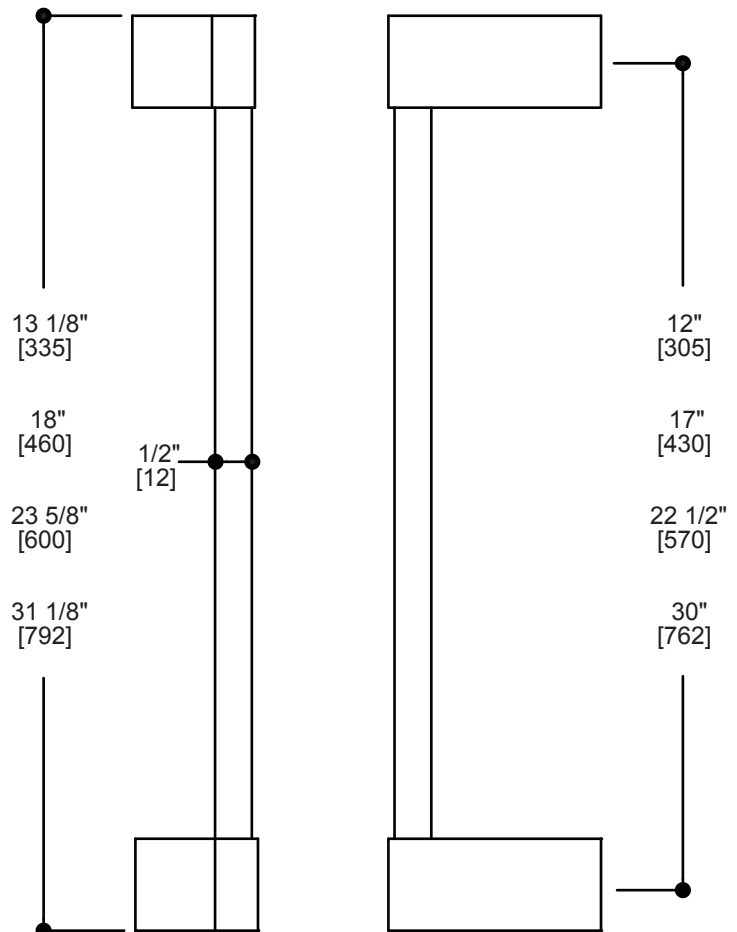

BRUSSELS COLLECTION

Towel Bar 12"/18"/24"/30"

Item # 486120/180/240/300

FEATURES

- Modern styling
- Durable finishes
- Concealed installation

WARRANTY

- Lifetime limited (Residential use)
- One Year (Commercial use)

MOUNTING HARDWARE

- Mounting kit included

Note: Dimensions and specifications are subject to change without notice.