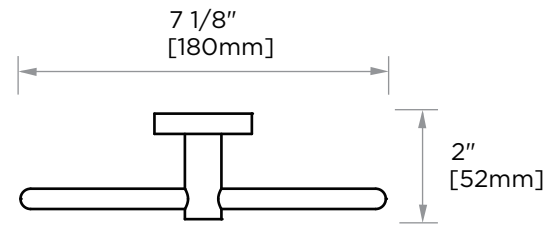

### 373460

**PRODUCT NAME:** TOWEL RING

**PRODUCT CODE:** 373460

**MATERIAL:** All-brass construction

**KEY FEATURES:** Classic, contemporary design.  
Concealed mounting.  
Brass product at a builders budget.