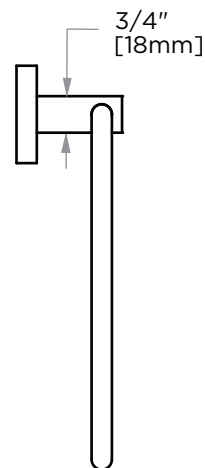

WARRANTY:

Lifetime Limited (Residential Use)
One Year (Commercial Use)

NOTE: Dimensions and specifications are subject to change without notice.