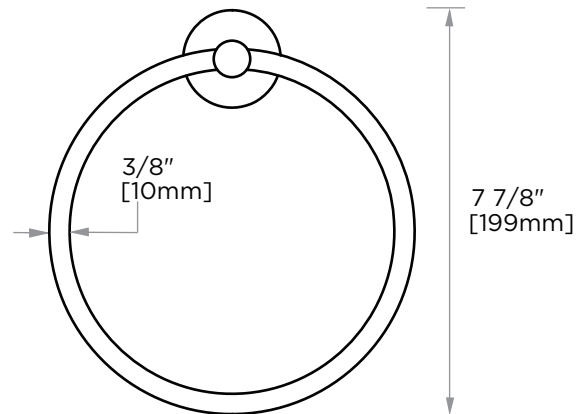

### 373460

**PRODUCT NAME:** TOWEL RING

**PRODUCT CODE:** 373460

**MATERIAL:** All-brass construction

**KEY FEATURES:** Classic, contemporary design.  
Concealed mounting.  
Brass product at a builders budget.