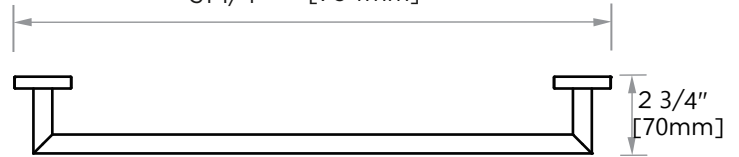

BUILDERS SERIES

373

TOWEL BAR

- 9" 373109
- 12" 373120
- 18" 373180
- 24" 373240
- 30" 373300

PRODUCT NAME: 373 TOWEL BAR

PRODUCT CODE: 9" 373109
12" 373120
18" 373180
24" 373240
30" 373300

MATERIAL: All-brass construction

- 10 7/8" [277mm]
- 13 1/4" [337mm]
- 19 7/8" [505mm]
- 25 1/4" [643mm]
- 31 1/4" [794mm]

- 9" [229mm]
- 11 3/8" [289mm]
- 18" [457mm]
- 23 3/8" [595mm]
- 29 3/8" [746mm]

NOTE: Dimensions and specifications are subject to change without notice.