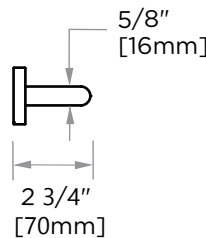

BUILDERS SERIES

373

TOWEL BAR

- 9" 373109
- 12" 373120
- 18" 373180
- 24" 373240
- 30" 373300

PRODUCT NAME: 373 TOWEL BAR

PRODUCT CODE: 9" 373109
12" 373120
18" 373180
24" 373240
30" 373300

MATERIAL: All-brass construction

- 10 7/8" [277mm]
- 13 1/4" [337mm]
- 19 7/8" [505mm]
- 25 1/4" [643mm]
- 31 1/4" [794mm]

- 9" [229mm]
- 11 3/8" [289mm]
- 18" [457mm]
- 23 3/8" [595mm]
- 29 3/8" [746mm]

NOTE: Dimensions and specifications are subject to change without notice.