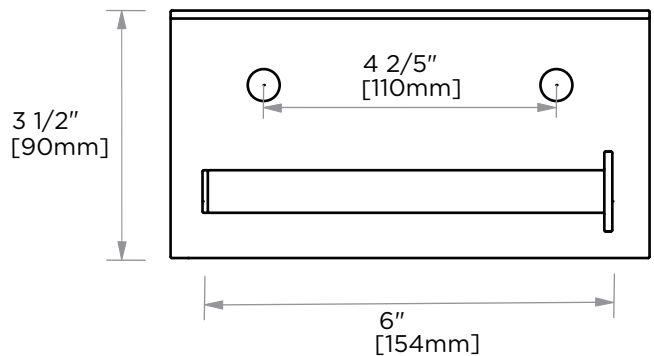

NOTE: Dimensions and specifications are subject to change without notice.