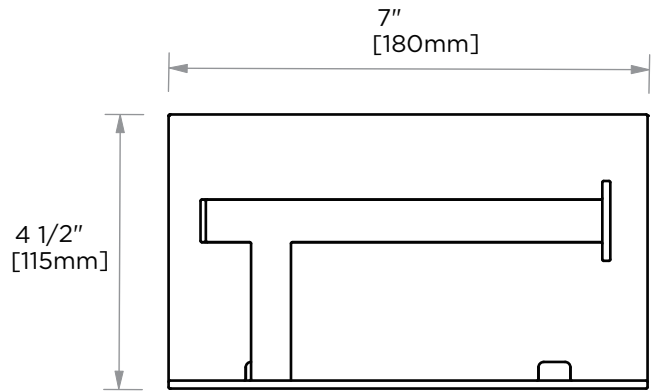

NOTE: Dimensions and specifications are subject to change without notice.