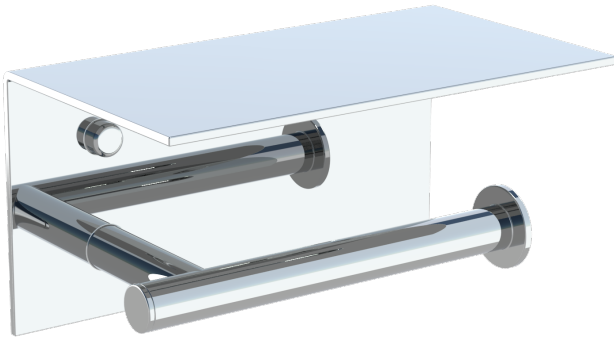

BUILDERS SERIES

353

SHELF WITH TISSUE HOLDER
353159

PRODUCT NAME: SHELF WITH TISSUE HOLDER

PRODUCT CODE: 353159

MATERIAL: All-brass construction

KEY FEATURES: Round, Contemporary design. Brass product at a builders budget.