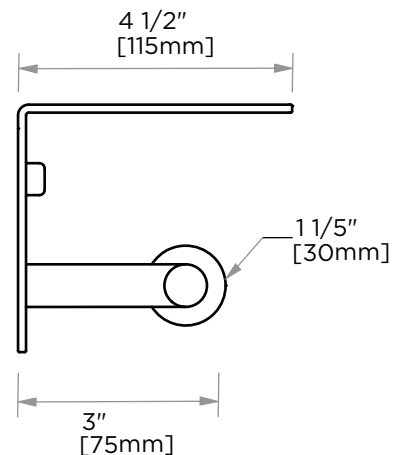

NOTE: Dimensions and specifications are subject to change without notice.