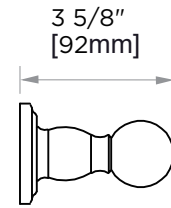

**FLORENCE  
COLLECTION  
GRAB BAR 32"**  
3229232

2 3/8"  
[60mm]

1 1/4"  
[32mm]

32"  
[800mm]

34"  
[860mm]

**PRODUCT NAME:** FLORENCE GRAB BAR 32"

**PRODUCT CODE:** 3229232

**MATERIAL:** All-brass construction