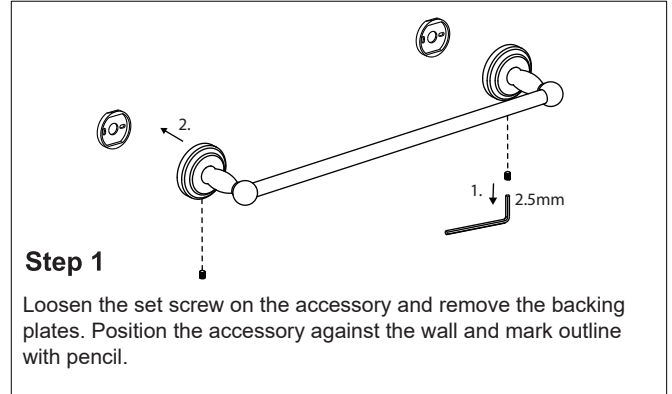

FLORENCE COLLECTION

PIVOT PAPER TOWEL HOLDER

322891

Tools required for installation

Level
Pencil
Drill
Screwdriver
Hammer