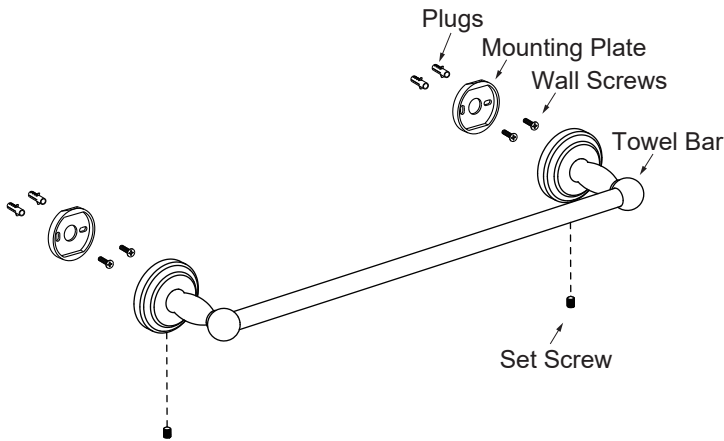

FLORENCE COLLECTION

PIVOT PAPER TOWEL HOLDER

322891

Tools required for installation

Level
Pencil
Drill
Screwdriver
Hammer