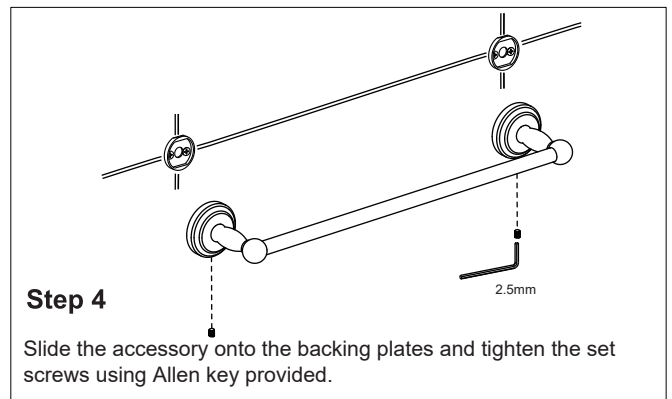

FLORENCE COLLECTION

PIVOT PAPER TOWEL HOLDER

322891

Tools required for installation

Level
Pencil
Drill
Screwdriver
Hammer