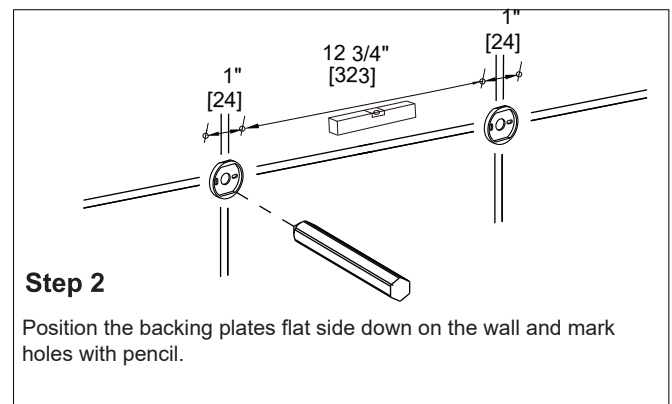

FLORENCE COLLECTION

PIVOT PAPER TOWEL HOLDER

322891

Tools required for installation

Level
Pencil
Drill
Screwdriver
Hammer