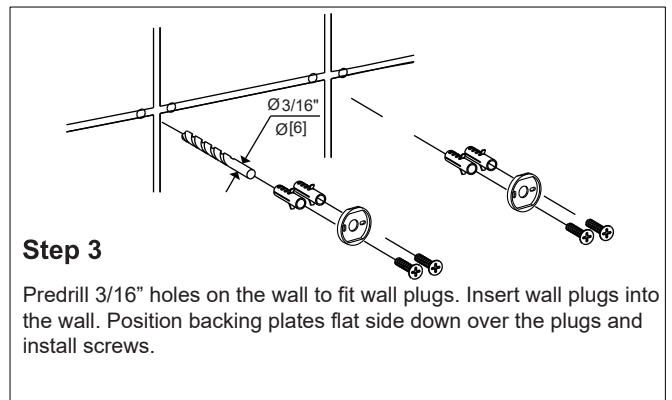

FLORENCE COLLECTION

PIVOT PAPER TOWEL HOLDER

322891

Tools required for installation

Level
Pencil
Drill
Screwdriver
Hammer