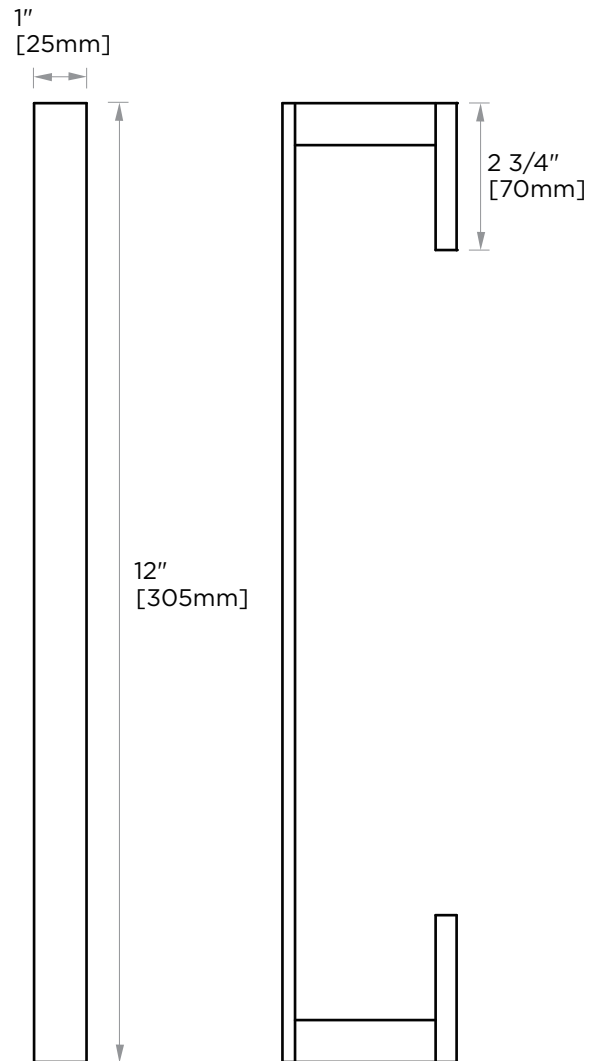

MUNICH COLLECTION
TOWEL BAR 12"
288120

PRODUCT NAME: TOWEL BAR 12"

PRODUCT CODE: 288120

MATERIAL: All-brass construction

KEY FEATURES: Contemporary design.
Strong rectangular shapes,
balanced by slender linear lines.

NOTE: Dimensions and specifications are subject to change without notice.