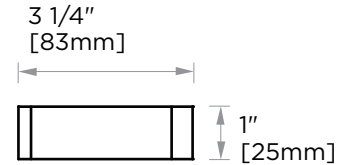

MUNICH COLLECTION
TOWEL BAR 12"
288120

PRODUCT NAME: TOWEL BAR 12"

PRODUCT CODE: 288120

MATERIAL: All-brass construction

KEY FEATURES: Contemporary design.
Strong rectangular shapes,
balanced by slender linear lines.

NOTE: Dimensions and specifications are subject to change without notice.