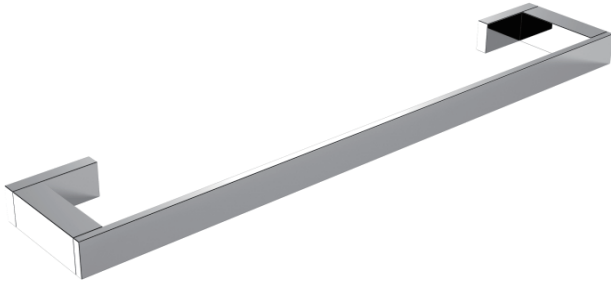

MUNICH COLLECTION
TOWEL BAR 12"
288120

PRODUCT NAME: TOWEL BAR 12"

PRODUCT CODE: 288120

MATERIAL: All-brass construction

KEY FEATURES: Contemporary design.
Strong rectangular shapes,
balanced by slender linear lines.