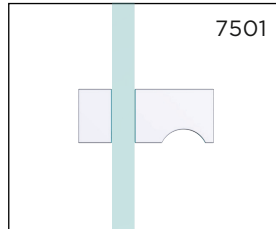

BERLIN COLLECTION SINGLE SDH KNOB 2327501

7501

Mounting
Options

PRODUCT NAME: SINGLE SDH KNOB

PRODUCT CODE: 2327501

MATERIAL: All-brass construction

KEY FEATURES: Contemporary design with solid bold rectangular geometry.