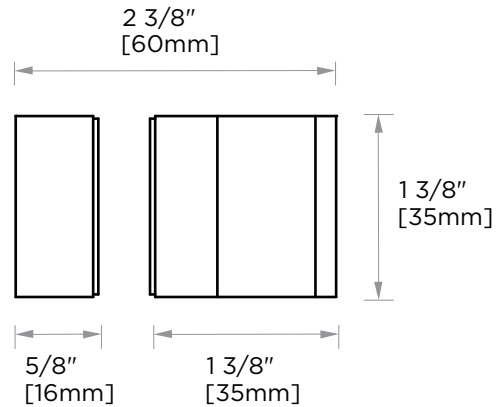

BERLIN COLLECTION SINGLE SDH KNOB 2327501

7501

Mounting
Options

PRODUCT NAME: SINGLE SDH KNOB

PRODUCT CODE: 2327501

MATERIAL: All-brass construction

KEY FEATURES: Contemporary design with solid bold rectangular geometry.

NOTE: Dimensions and specifications are subject to change without notice.