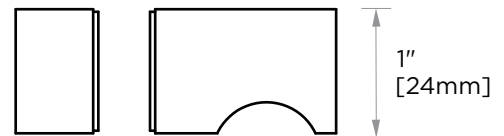

WARRANTY:

Lifetime Limited (Residential Use)
One Year (Commercial Use)

NOTE: Dimensions and specifications are subject to change without notice.