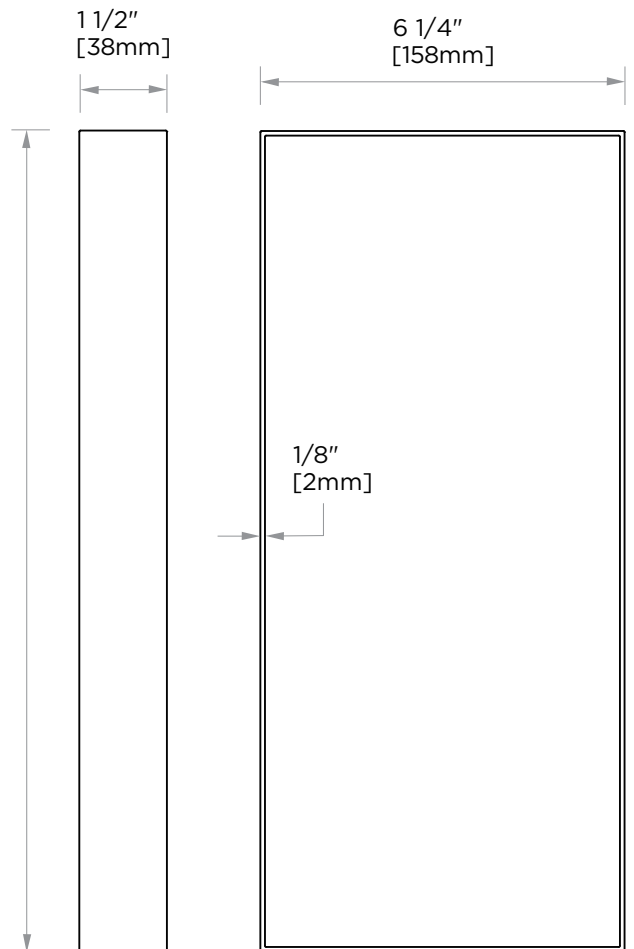

**BERLIN COLLECTION**  
**VANITY TRAY**  
232670

**PRODUCT NAME:** VANITY TRAY

**PRODUCT CODE:** 232670

**MATERIAL:** Stainless Steel

**KEY FEATURES:** Contemporary design with solid bold rectangular geometry.

NOTE: Dimensions and specifications are subject to change without notice.