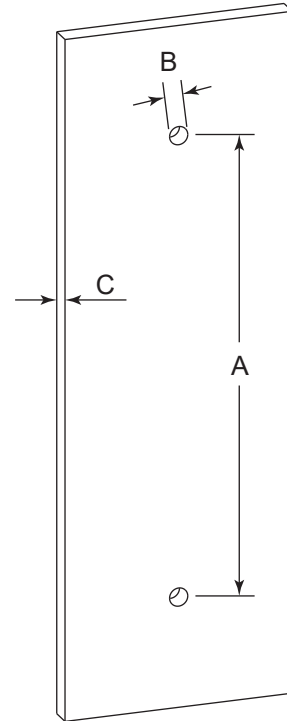

WINDSOR COLLECTION
SHOWER DOOR HANDLE

12" 2247512
18" 2247518

PRODUCT NAME: SHOWER DOOR HANDLE SINGLE

PRODUCT CODE: 12" 2247512
18" 2247518

MATERIAL: All-brass construction

STOCKED FINISHES:

- Polished Chrome (99)
- Polished Nickel (68)
- Unlacquered Brass (75)

HANDLES INFO

Components Included		
①	Handle	X1
②	Rubber Gasket	X4
③	Fixing Bracket	X2
④	End cap	X2
⑤	Set Screw M6	X2

Mounting Kits Included		
	X1	Allen Key

GLASS INFO

Glass Hole C-C Distance		
A	6"/152mm	6" Shower Door Handle
	8"/203mm	8" Shower Door Handle
	12"/305mm	12" Shower Door Handle
	18"/457mm	18" Shower Door Handle
	24"/610mm	24" Shower Door Handle
B	1/2"(12mm)	Glass Hole Diameter
C	6-12mm	Glass Thickness

Can be used with extension kit for thicker doors

NOTE: Dimensions and specifications are subject to change without notice.