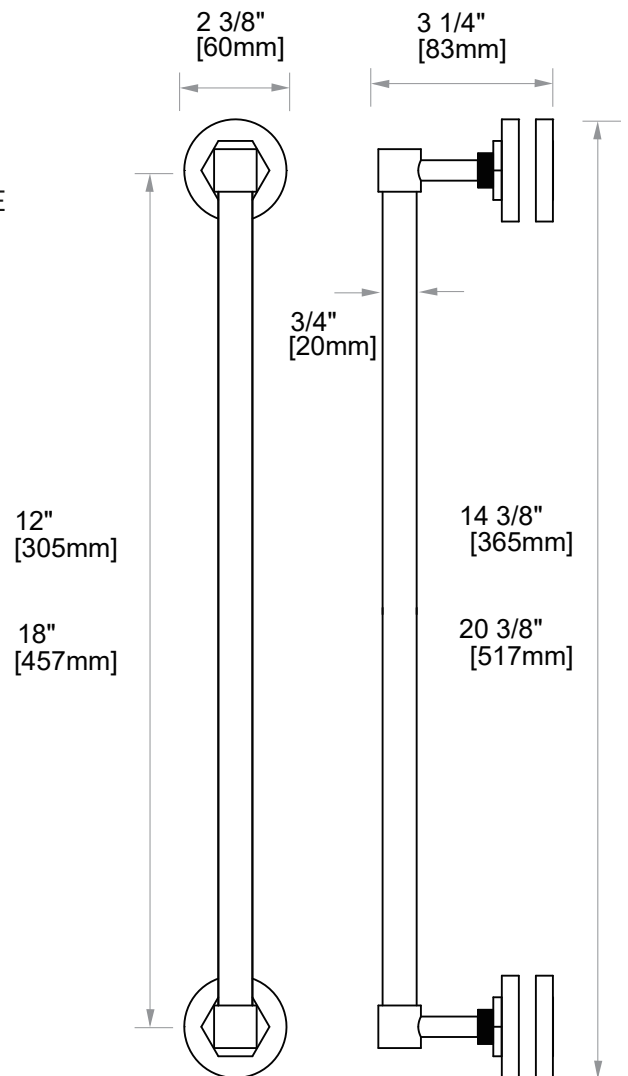

NOTE: Dimensions and specifications are subject to change without notice.