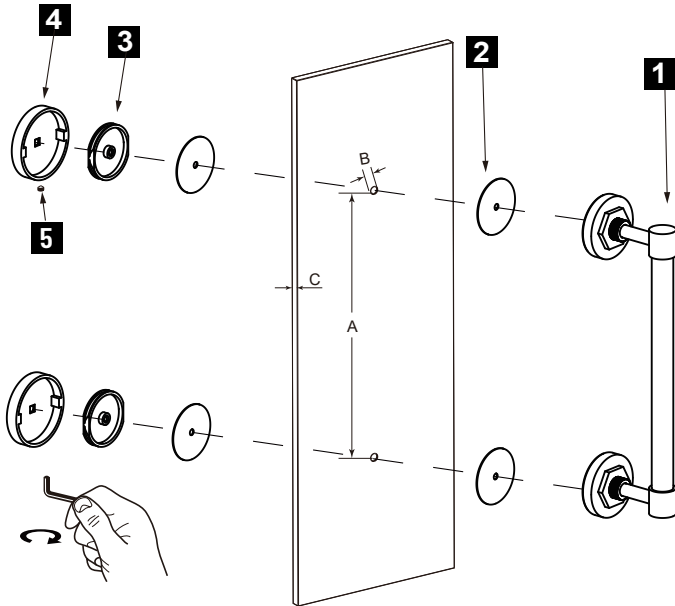

WINDSOR COLLECTION
SHOWER DOOR HANDLE

12" 2247512
18" 2247518

PRODUCT NAME: SHOWER DOOR HANDLE SINGLE

PRODUCT CODE: 12" 2247512
18" 2247518

MATERIAL: All-brass construction

STOCKED FINISHES:

- Polished Chrome (99)
- Polished Nickel (68)
- Unlacquered Brass (75)

HANDLES INFO

Components Included		
①	Handle	X1
②	Rubber Gasket	X4
③	Fixing Bracket	X2
④	End cap	X2
⑤	Set Screw M6	X2

Mounting Kits Included		
	X1	Allen Key

GLASS INFO

Glass Hole C-C Distance		
A	6"/152mm	6" Shower Door Handle
	8"/203mm	8" Shower Door Handle
	12"/305mm	12" Shower Door Handle
	18"/457mm	18" Shower Door Handle
	24"/610mm	24" Shower Door Handle
B	1/2"(12mm)	Glass Hole Diameter
C	6-12mm	Glass Thickness

Can be used with extension kit for thicker doors

NOTE: Dimensions and specifications are subject to change without notice.