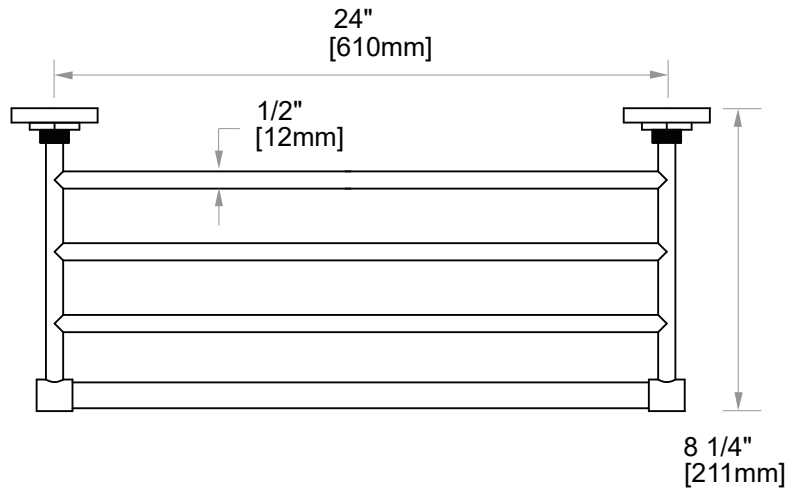

**WINDSOR COLLECTION**  
**TOWEL SHELF**  
224440

**PRODUCT NAME:** TOWEL SHELF

**PRODUCT CODE:** 224440

**MATERIAL:** All-brass construction

**STOCKED FINISHES:**

- Polished Chrome (99)
- Polished Nickel (68)
- Unlacquered Brass (75)