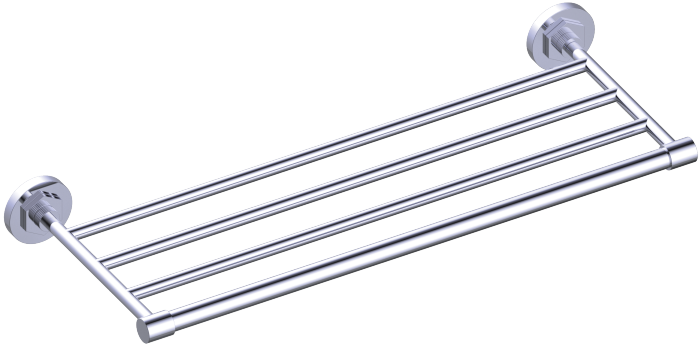

**WINDSOR COLLECTION**  
**TOWEL SHELF**  
224440

**PRODUCT NAME:** TOWEL SHELF

**PRODUCT CODE:** 224440

**MATERIAL:** All-brass construction

**STOCKED FINISHES:**

- Polished Chrome (99)
- Polished Nickel (68)
- Unlacquered Brass (75)