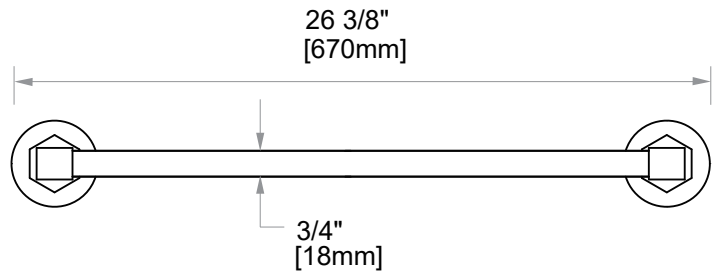

**WINDSOR COLLECTION**  
**TOWEL SHELF**  
224440

**PRODUCT NAME:** TOWEL SHELF

**PRODUCT CODE:** 224440

**MATERIAL:** All-brass construction

**STOCKED FINISHES:**

- Polished Chrome (99)
- Polished Nickel (68)
- Unlacquered Brass (75)