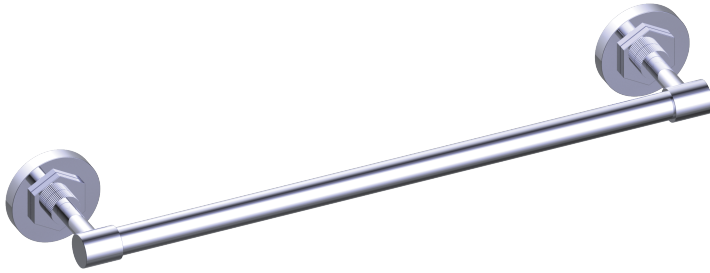

WINDSOR COLLECTION TOWEL BARS

18" 224180
24" 224240

PRODUCT NAME: TOWEL BARS

PRODUCT CODE: 18" 224180
24" 224240

MATERIAL: All-brass construction

STOCKED FINISHES:

- Polished Chrome (99)
- Brushed Nickel (81)
- Polished Nickel (68)
- Unlacquered Brass (75)