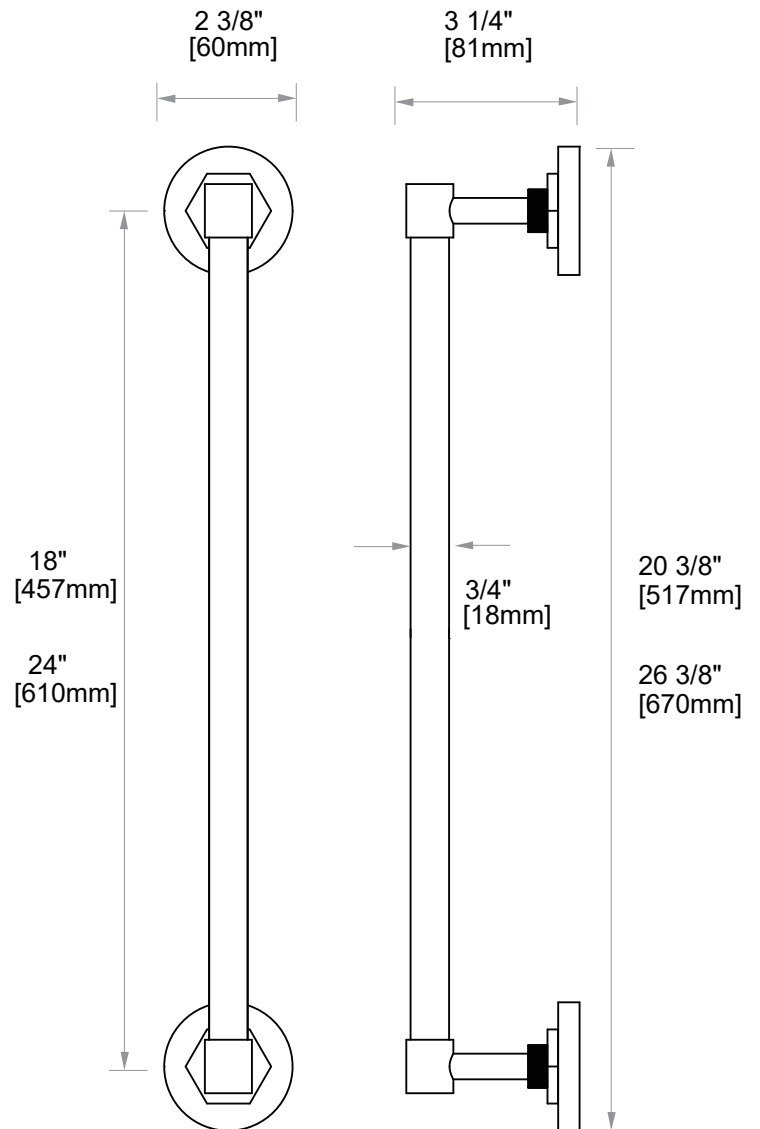

WARRANTY:

Lifetime Limited (Residential Use)
One Year (Commercial Use)

NOTE: Dimensions and specifications are subject to change without notice.