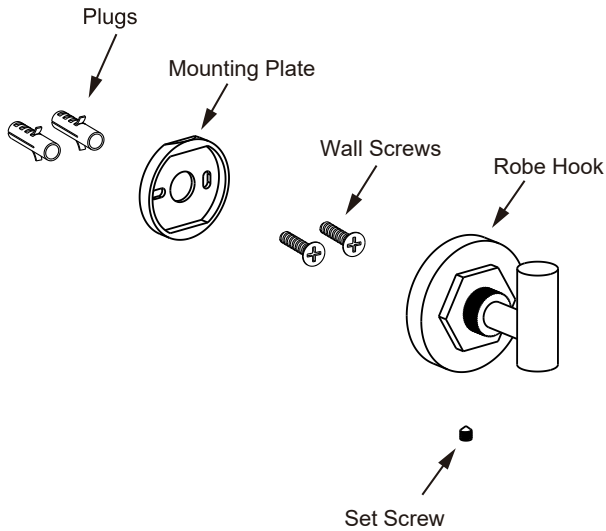

### ROBE HOOK

224130

#### Tools required for installation

Level

Drill

Pencil

Screwdriver

Hammer