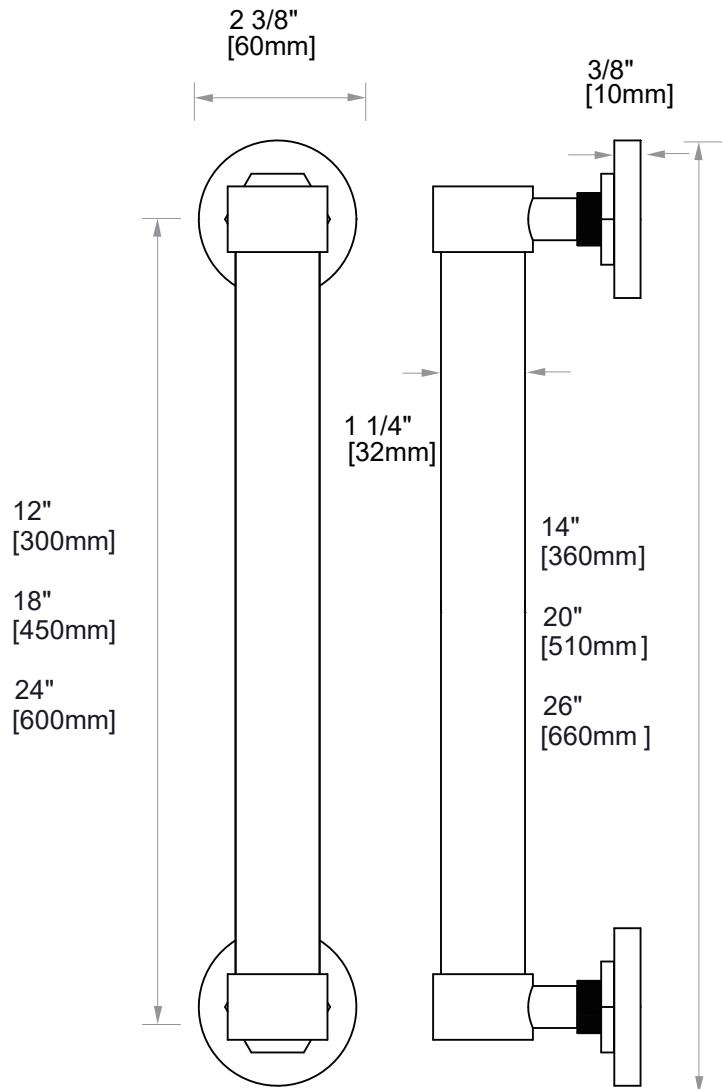

## WINDSOR COLLECTION GRAB BAR

- 12" 2249512
- 18" 2249518
- 24" 2249524

**PRODUCT NAME:** GRAB BAR

**PRODUCT CODE:** 12" 2249512  
18" 2249518  
24" 2249524

**MATERIAL:** All-brass construction

**STOCKED FINISHES:**

NOTE: Dimensions and specifications are subject to change without notice.