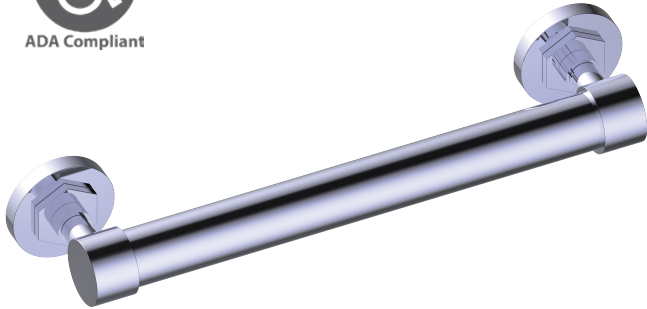

## WINDSOR COLLECTION GRAB BAR

- 12" 2249512
- 18" 2249518
- 24" 2249524

**PRODUCT NAME:** GRAB BAR

**PRODUCT CODE:** 12" 2249512  
18" 2249518  
24" 2249524

**MATERIAL:** All-brass construction

**STOCKED FINISHES:**