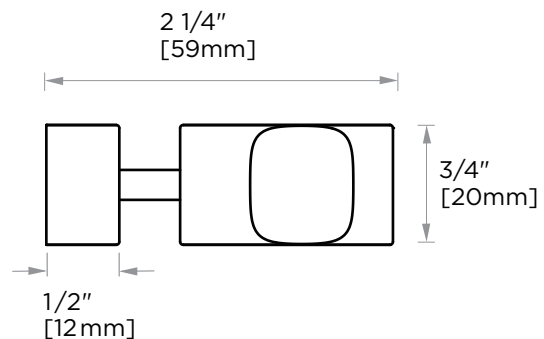

SEVILLE COLLECTION

SINGLE SDH KNOB

1887501

PRODUCT NAME: SINGLE SDH KNOB

PRODUCT CODE: 1887501

MATERIAL: All-brass construction

KEY FEATURES: Sleek round profile, minimalist footprint, with no rosette.

STOCKED FINISHES:

NOTE: Dimensions and specifications are subject to change without notice.

HANDLES INFO

Components Included		
①	End Cap	X1
②	Rubber Gasket	X2
③	Fixing Bracket	X1
④	Set Screw M5	X1

Mounting Kits Included		
	X1	Allen Key

GLASS INFO

A	3/8"/10mm	Glass Hole Diameter
B	6-12mm	Glass Thickness

* Can be used with extension kit for thicker doors

NOTE: Dimensions and specifications are subject to change without notice.