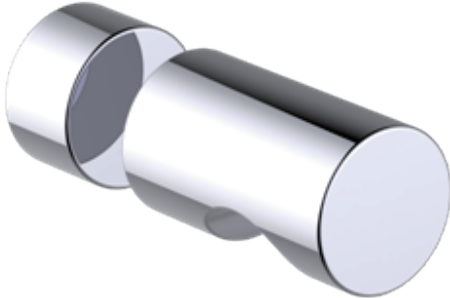

SEVILLE COLLECTION

SINGLE SDH KNOB

1887501

PRODUCT NAME: SINGLE SDH KNOB

PRODUCT CODE: 1887501

MATERIAL: All-brass construction

KEY FEATURES: Sleek round profile, minimalist footprint, with no rosette.

STOCKED FINISHES:

NOTE: Dimensions and specifications are subject to change without notice.

HANDLES INFO

Components Included		
①	End Cap	X1
②	Rubber Gasket	X2
③	Fixing Bracket	X1
④	Set Screw M5	X1

Mounting Kits Included		
	X1	Allen Key