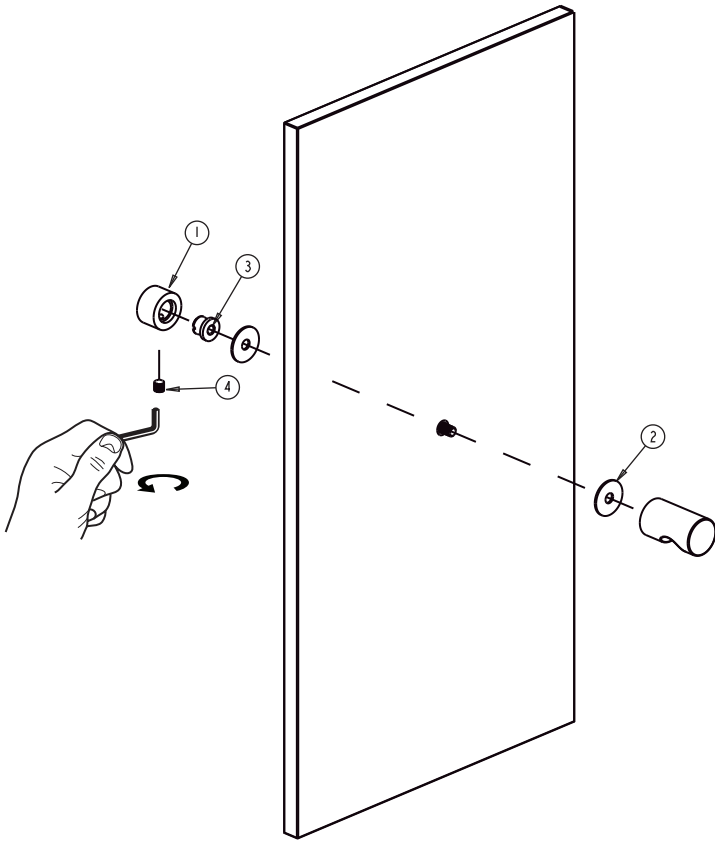

SEVILLE COLLECTION

SINGLE SDH KNOB

1887501

PRODUCT NAME: SINGLE SDH KNOB

PRODUCT CODE: 1887501

MATERIAL: All-brass construction

KEY FEATURES: Sleek round profile, minimalist footprint, with no rosette.

STOCKED FINISHES:

NOTE: Dimensions and specifications are subject to change without notice.

HANDLES INFO

Components Included		
①	End Cap	X1
②	Rubber Gasket	X2
③	Fixing Bracket	X1
④	Set Screw M5	X1

Mounting Kits Included		
	X1	Allen Key

GLASS INFO

A	3/8"/10mm	Glass Hole Diameter
B	6-12mm	Glass Thickness

* Can be used with extension kit for thicker doors

NOTE: Dimensions and specifications are subject to change without notice.