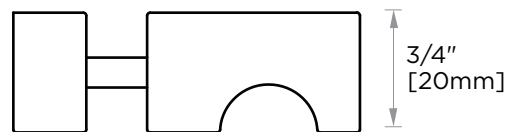

NOTE: Dimensions and specifications are subject to change without notice.