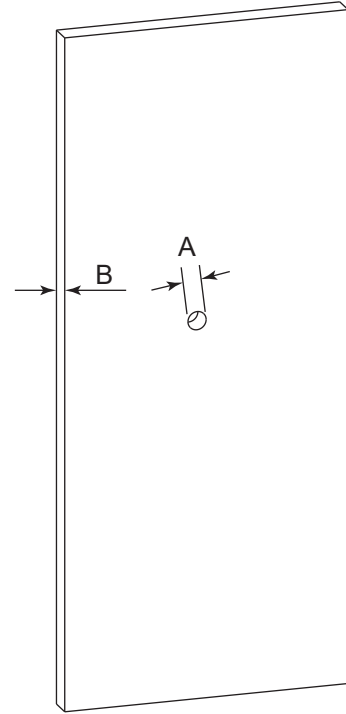

SEVILLE COLLECTION

SINGLE SDH KNOB

1887501

PRODUCT NAME: SINGLE SDH KNOB

PRODUCT CODE: 1887501

MATERIAL: All-brass construction

KEY FEATURES: Sleek round profile, minimalist footprint, with no rosette.

STOCKED FINISHES:

NOTE: Dimensions and specifications are subject to change without notice.

HANDLES INFO

Components Included		
①	End Cap	X1
②	Rubber Gasket	X2
③	Fixing Bracket	X1
④	Set Screw M5	X1

Mounting Kits Included		
	X1	Allen Key

GLASS INFO

A	3/8"/10mm	Glass Hole Diameter
B	6-12mm	Glass Thickness

* Can be used with extension kit for thicker doors

NOTE: Dimensions and specifications are subject to change without notice.