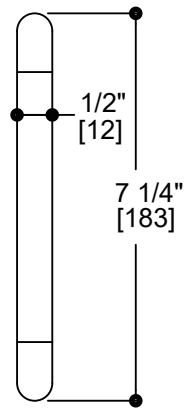

MONACO COLLECTION
CABINET PULL 6"
155706

PRODUCT NAME: MONACO CABINET PULL 6"

PRODUCT CODE: 155706

MATERIAL: All-brass construction

STOCKED FINISHES: Polished Chrome (99)
Brushed Nickel (81)

SPECIAL FINISHES AVAILABLE: 23 options available.
Please see our website for full list of samples