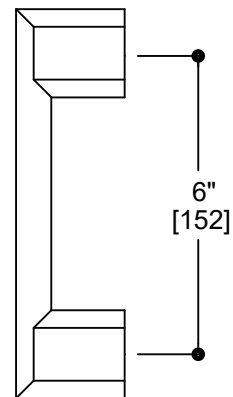

NOTE: Dimensions and specifications are subject to change without notice.