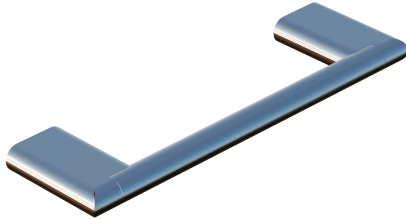

MONACO COLLECTION
CABINET PULL 6"
155706

PRODUCT NAME: MONACO CABINET PULL 6"

PRODUCT CODE: 155706

MATERIAL: All-brass construction

STOCKED FINISHES: Polished Chrome (99)
Brushed Nickel (81)

SPECIAL FINISHES AVAILABLE: 23 options available.
Please see our website for full list of samples