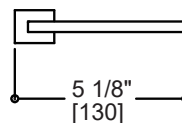

MONACO COLLECTION GLASS SHELF

155671

PRODUCT NAME: MONACO GLASS SHELF

PRODUCT CODE: 155671

MATERIAL: All-brass construction

STOCKED FINISHES: Polished Chrome (99)
Brushed Nickel (81)

SPECIAL FINISHES AVAILABLE: 23 options available.
Please see our website for full list of samples